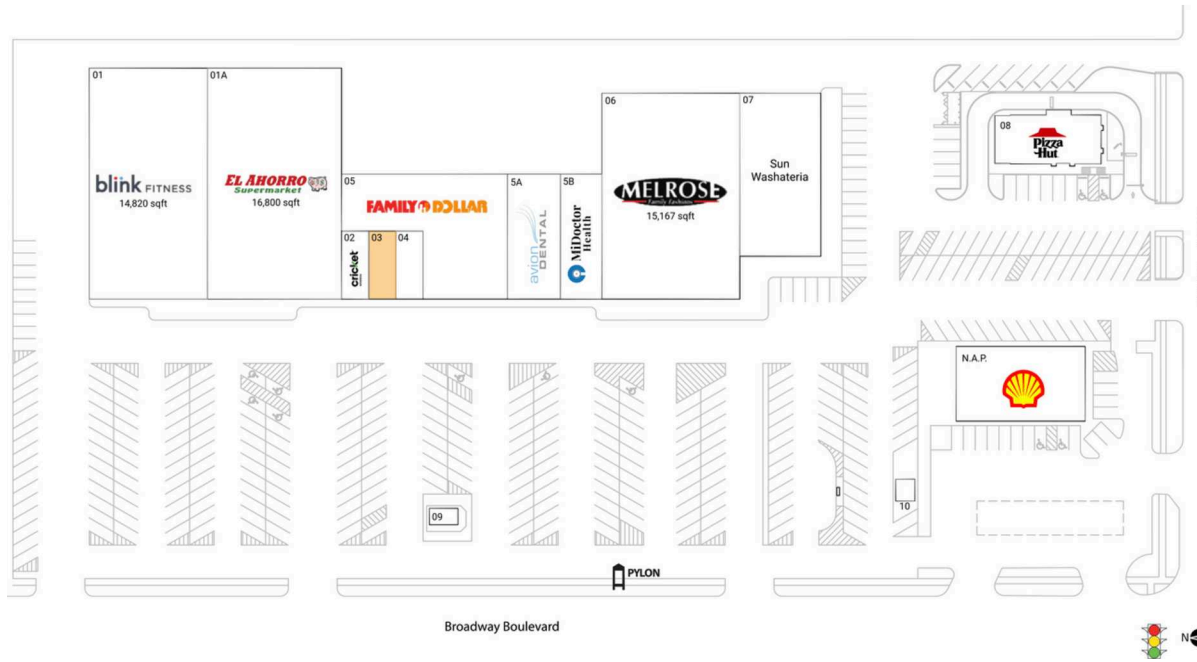

Broadway

Houston-The Woodlands-Sugar Land, TX

29.6746, -95.277

8201 Broadway Blvd | Houston, TX 77061

Available Space

03 1,000 SF

Current Retailers

N.A.P.	Shell Gas Station	0 SF
01	Blink Fitness	14,820 SF
01A	El Ahorro Supermarket	16,800 SF
02	Cricket	1,000 SF
04	Charming Nails	1,000 SF
05	Family Dollar	8,200 SF
5A	Avion Dental	3,600 SF
5B	Mi Doctor	2,864 SF
06	Melrose	15,167 SF
07	Sun Washateria	7,189 SF
08	Pizza Hut	2,825 SF
09	AMTEX Auto Insurance	252 SF
10	Watermill Express	225 SF