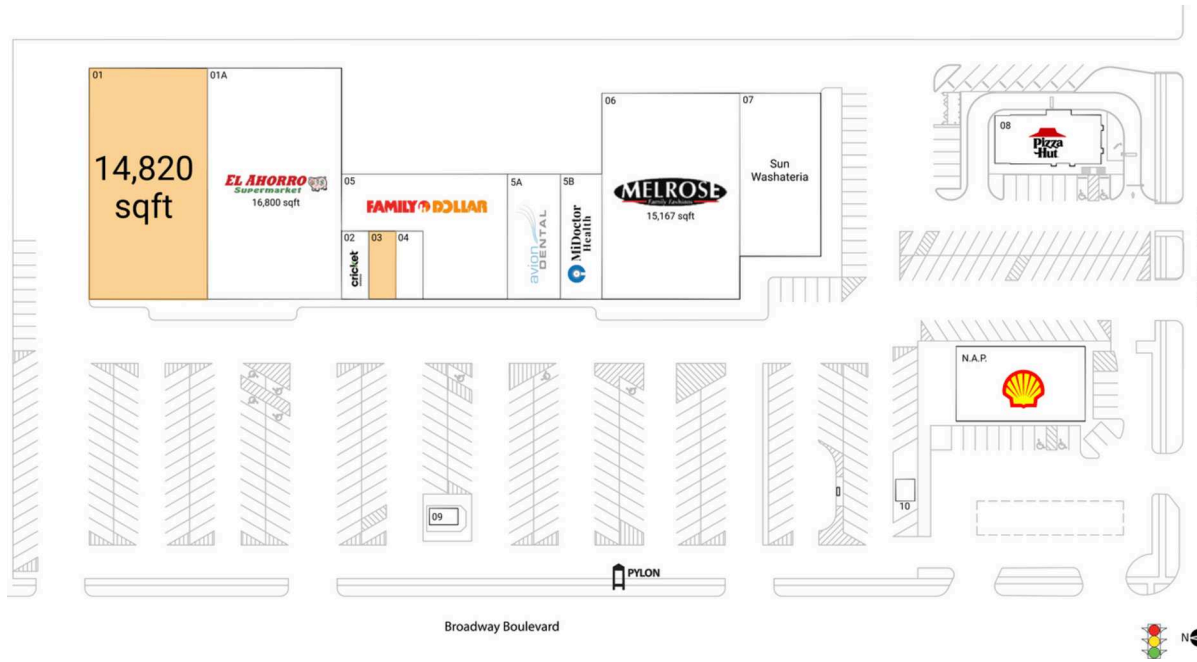

Broadway

Houston-Pasadena-The Woodlands, TX

29.6746, -95.277

8201 Broadway Blvd | Houston, TX 77061

Available Space

01	14,820 SF
03	1,000 SF

Current Retailers

N.A.P.	Shell Gas Station	0 SF
01A	El Ahorro Supermarket	16,800 SF
02	Cricket	1,000 SF
04	Charming Nails	1,000 SF
05	Family Dollar	8,200 SF
5A	Avion Dental	3,600 SF
5B	Mi Doctor	2,864 SF
06	Melrose	15,167 SF
07	Sun Washateria	7,189 SF
08	Pizza Hut	2,825 SF
09	AMTEX Auto Insurance	252 SF
10	Watermill Express	225 SF