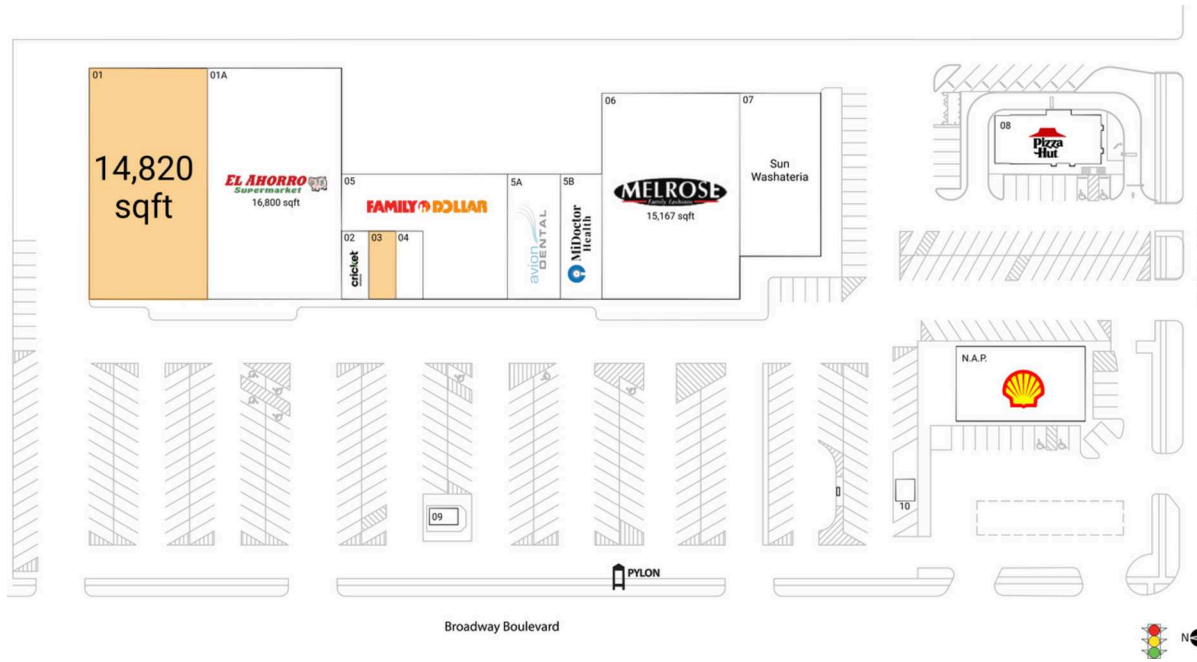

Broadway

Houston-Pasadena-The Woodlands, TX

29.6746, -95.277
8201 Broadway Blvd | Houston, TX 77061

Available Space

01	14,820 SF
03	1,000 SF

Current Retailers

N.A.P.	Shell Gas Station	0 SF
01A	El Ahorro Supermarket	16,800 SF
02	Cricket	1,000 SF
04	Charming Nails	1,000 SF
05	Family Dollar	8,200 SF
5A	Avion Dental	3,600 SF
5B	Mi Doctor	2,864 SF
06	Melrose	15,167 SF
07	Sun Washateria	7,189 SF
08	Pizza Hut	2,825 SF
09	AMTEX Auto Insurance	252 SF
10	Watermill Express	225 SF