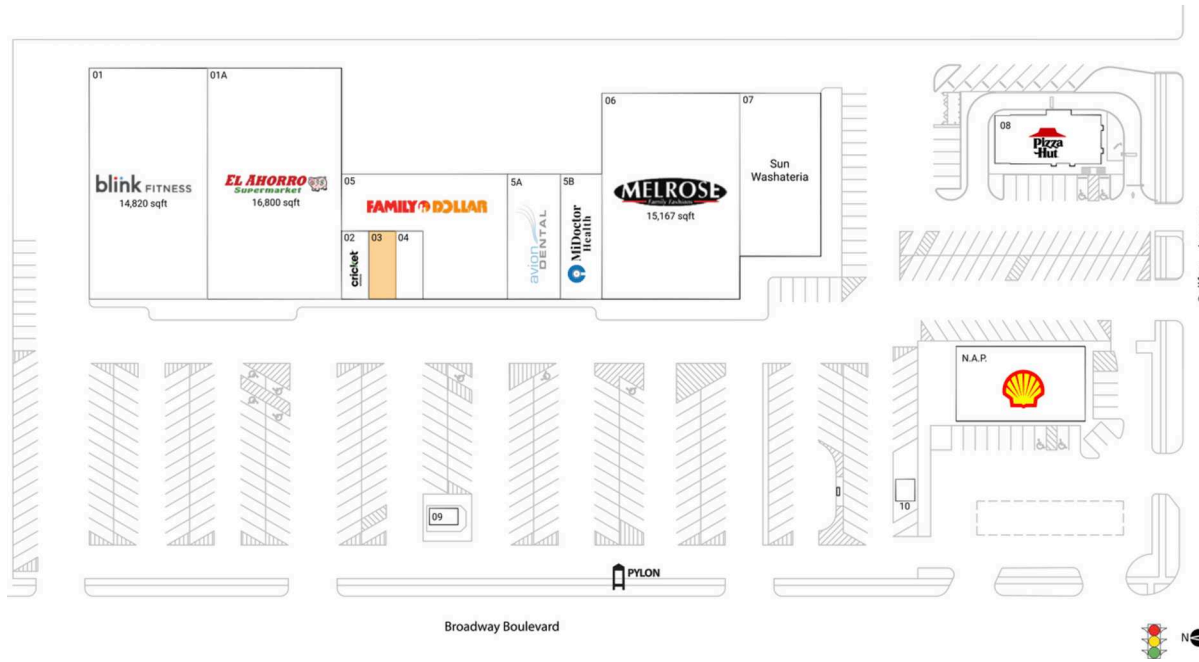

# Broadway

Houston-Pasadena-The Woodlands, TX

29.6746, -95.277  
8201 Broadway Blvd | Houston, TX 77061

## Available Space

03 1,000 SF

## Current Retailers

N.A.P.	Shell Gas Station	0 SF
01	Blink Fitness	14,820 SF
01A	El Ahorro Supermarket	16,800 SF
02	Cricket	1,000 SF
04	Charming Nails	1,000 SF
05	Family Dollar	8,200 SF
5A	Avion Dental	3,600 SF
5B	Mi Doctor	2,864 SF
06	Melrose	15,167 SF
07	Sun Washateria	7,189 SF
08	Pizza Hut	2,825 SF
09	AMTEX Auto Insurance	252 SF
10	Watermill Express	225 SF