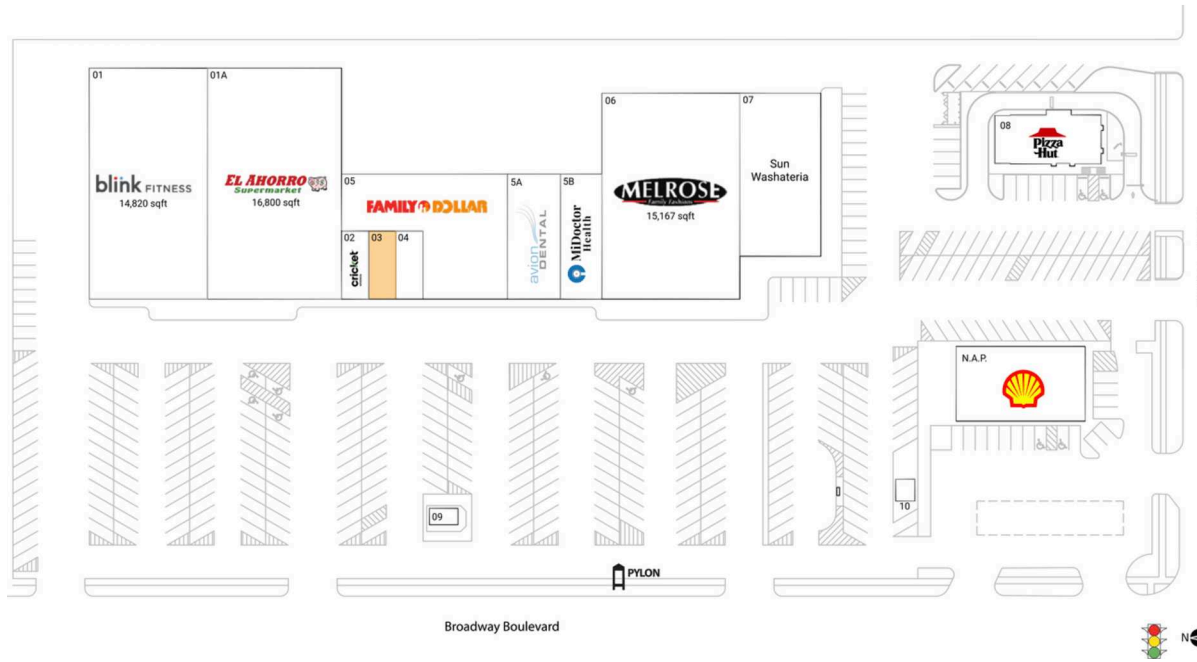

Broadway

Houston-Pasadena-The Woodlands, TX

29.6746, -95.277
8201 Broadway Blvd | Houston, TX 77061

Available Space

03 1,000 SF

Current Retailers

N.A.P.	Shell Gas Station	0 SF
01	Blink Fitness	14,820 SF
01A	El Ahorro Supermarket	16,800 SF
02	Cricket	1,000 SF
04	Charming Nails	1,000 SF
05	Family Dollar	8,200 SF
5A	Avion Dental	3,600 SF
5B	Mi Doctor	2,864 SF
06	Melrose	15,167 SF
07	Sun Washateria	7,189 SF
08	Pizza Hut	2,825 SF
09	AMTEX Auto Insurance	252 SF
10	Watermill Express	225 SF