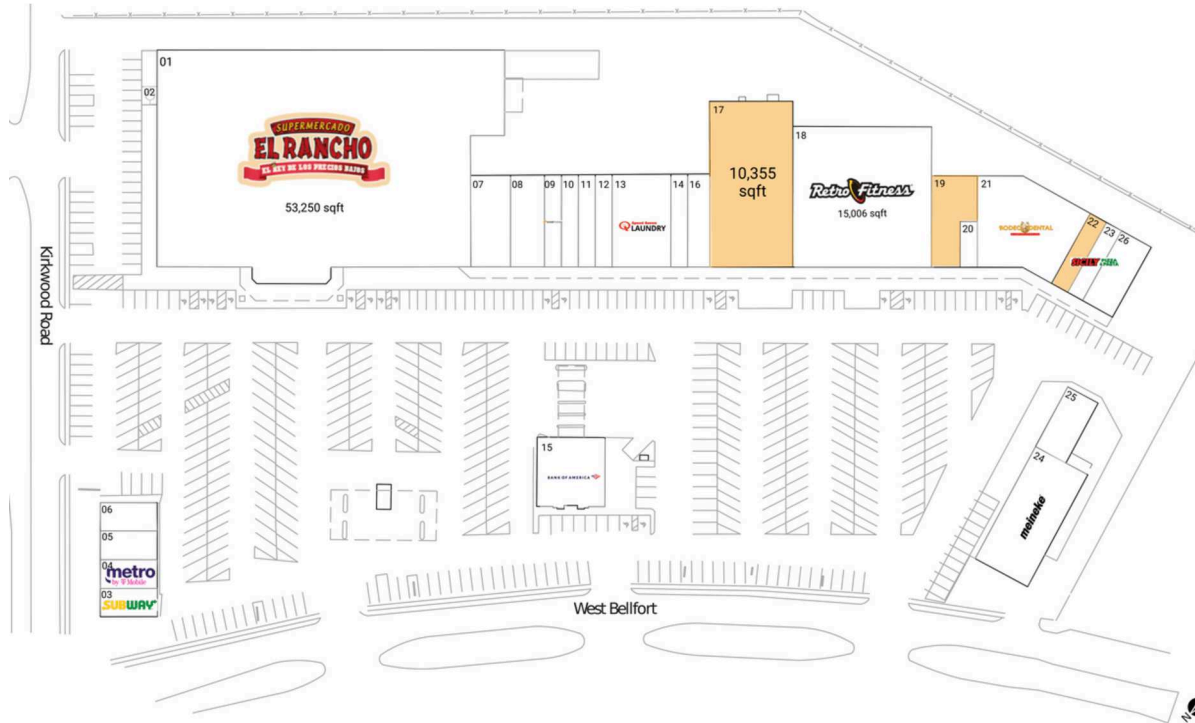

Keegan's Meadow

Houston-The Woodlands-Sugar Land, TX

29.6573, -95.5851
11753 West Bellfort | Stafford, TX 77477

Available Space

| | |
|----|-----------|
| 17 | 10,355 SF |
| 19 | 2,600 SF |
| 22 | 1,206 SF |

Current Retailers

| | | |
|----|-------------------------------|-----------|
| 01 | El Rancho | 53,250 SF |
| 02 | Watermill Express | 198 SF |
| 03 | Subway | 1,237 SF |
| 04 | Metro By T-Mobile | 1,125 SF |
| 05 | United Insurance And Services | 1,125 SF |
| 06 | Ace Cash Express | 1,237 SF |
| 07 | Avalon Liquor's | 2,800 SF |
| 08 | Keegan's Family Clinic | 2,400 SF |
| 09 | Boost Mobile | 1,200 SF |
| 10 | Le's Nails | 1,200 SF |
| 11 | Beauty Express | 1,200 SF |
| 12 | Tonike Postal & Tax Services | 1,200 SF |
| 13 | Speed Queen Laundry | 4,000 SF |
| 14 | Savoy Pharmacy | 1,200 SF |
| 15 | Bank Of America | 3,500 SF |
| 16 | I Heart Boba | 1,600 SF |
| 18 | Retro Fitness | 15,006 SF |
| 20 | Protect Insurance | 600 SF |
| 21 | Rodeo Dental And Orthodontics | 6,500 SF |
| 23 | Sicily Pizza & Pasta | 1,050 SF |
| 24 | Meineke | 5,609 SF |
| 25 | Muffler Shop | 1,800 SF |
| 26 | Parkglen Animal Clinic, P.C. | 2,100 SF |