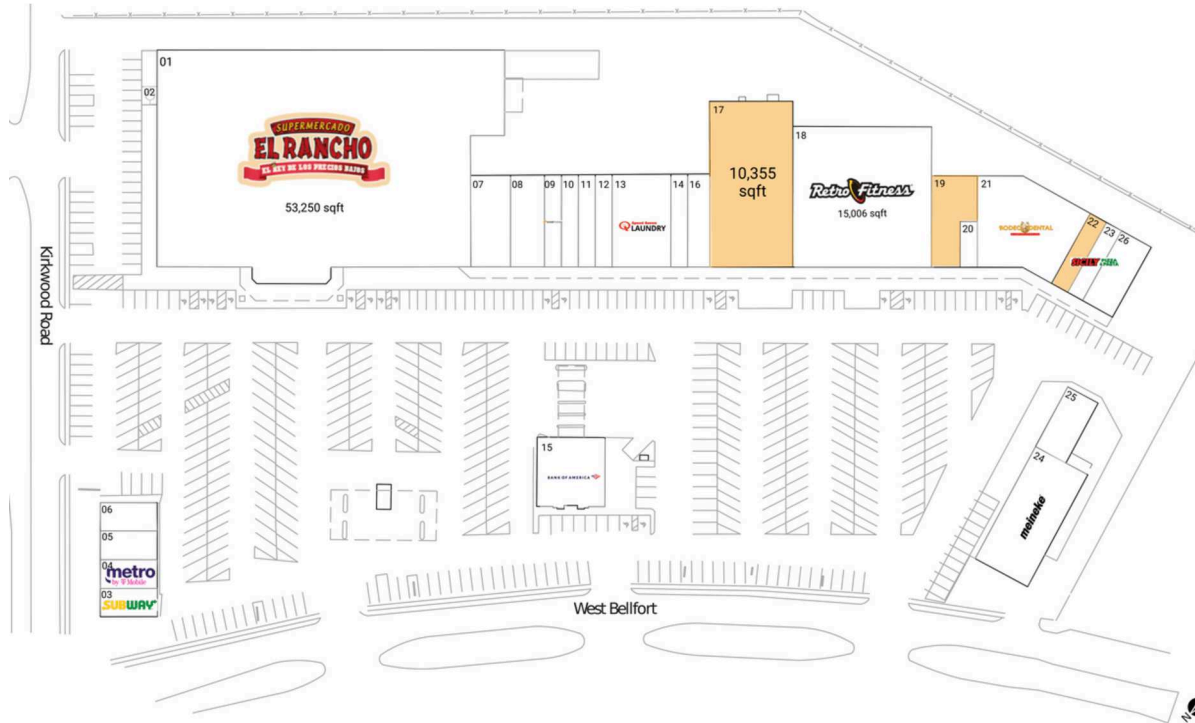

# Keegan's Meadow

Houston-The Woodlands-Sugar Land, TX

29.6573, -95.5851  
11753 West Bellfort | Stafford, TX 77477

## Available Space

17	10,355 SF
19	2,600 SF
22	1,206 SF

## Current Retailers

01	El Rancho	53,250 SF
02	Watermill Express	198 SF
03	Subway	1,237 SF
04	Metro By T-Mobile	1,125 SF
05	United Insurance And Services	1,125 SF
06	Ace Cash Express	1,237 SF
07	Avalon Liquor's	2,800 SF
08	Keegan's Family Clinic	2,400 SF
09	Boost Mobile	1,200 SF
10	Le's Nails	1,200 SF
11	Beauty Express	1,200 SF
12	Tonike Postal & Tax Services	1,200 SF
13	Speed Queen Laundry	4,000 SF
14	Savoy Pharmacy	1,200 SF
15	Bank Of America	3,500 SF
16	I Heart Boba	1,600 SF
18	Retro Fitness	15,006 SF
20	Protect Insurance	600 SF
21	Rodeo Dental And Orthodontics	6,500 SF
23	Sicily Pizza & Pasta	1,050 SF
24	Meineke	5,609 SF
25	Muffler Shop	1,800 SF
26	Parkglen Animal Clinic, P.C.	2,100 SF