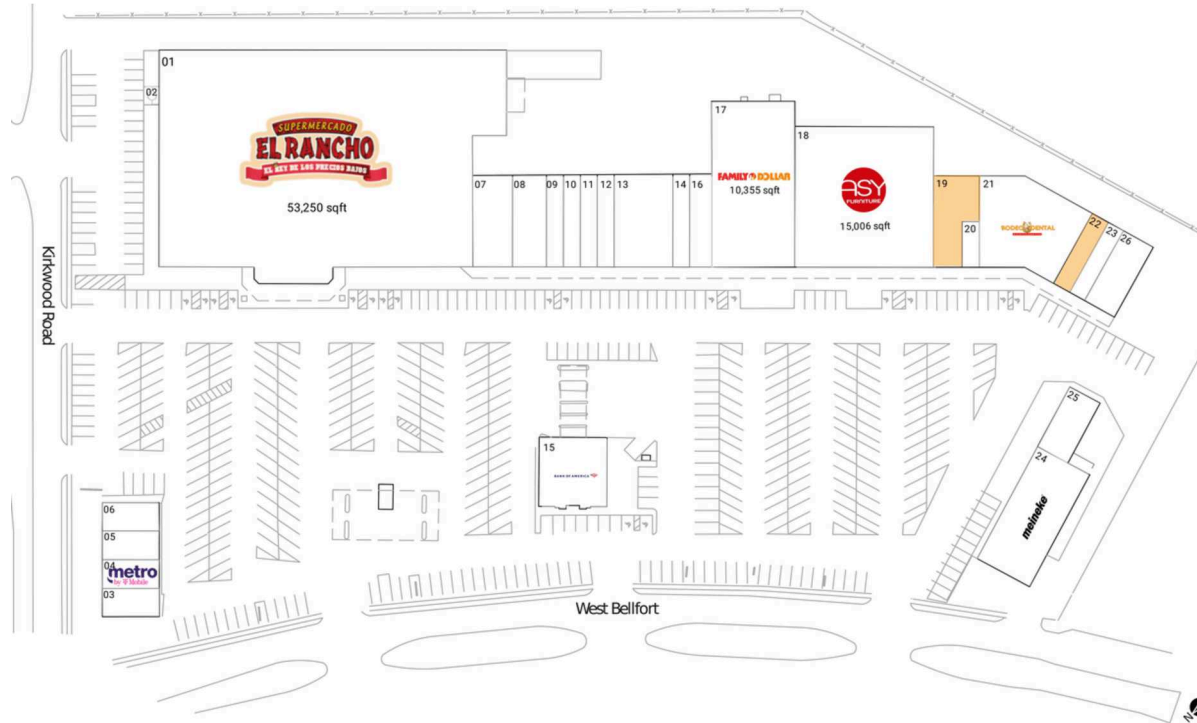

Keegan's Meadow

Houston-The Woodlands-Sugar Land, TX

29.6573, -95.5851

11753 West Bellfort | Stafford, TX 77477

Available Space

19	2,600 SF
22	1,206 SF

Current Retailers

01	El Rancho	53,250 SF
02	Watermill Express	198 SF
03	Subway	1,237 SF
04	Metro By T-Mobile	1,125 SF
05	United Insurance And Services	1,125 SF
06	Ace Cash Express	1,237 SF
07	Avalon Liquor's	2,800 SF
08	Keegan's Family Clinic	2,400 SF
09	Boost Mobile	1,200 SF
10	Le's Nails	1,200 SF
11	Beauty Express	1,200 SF
12	Tonike Postal & Tax Services	1,200 SF
13	Speed Queen Laundry	4,000 SF
14	Cell Net	1,200 SF
15	Bank Of America	3,500 SF
16	I Heart Boba Tea And Juice Bar	1,600 SF
17	Family Dollar	10,355 SF
18	ASY Furniture	15,006 SF
20	Protect Insurance	600 SF
21	Rodeo Dental And Orthodontics	6,500 SF
23	Sicity Pizza & Pasta	1,050 SF
24	Meineke	5,609 SF
25	Muffler Shop	1,800 SF
26	Parkglen Animal Clinic, P.C.	2,100 SF