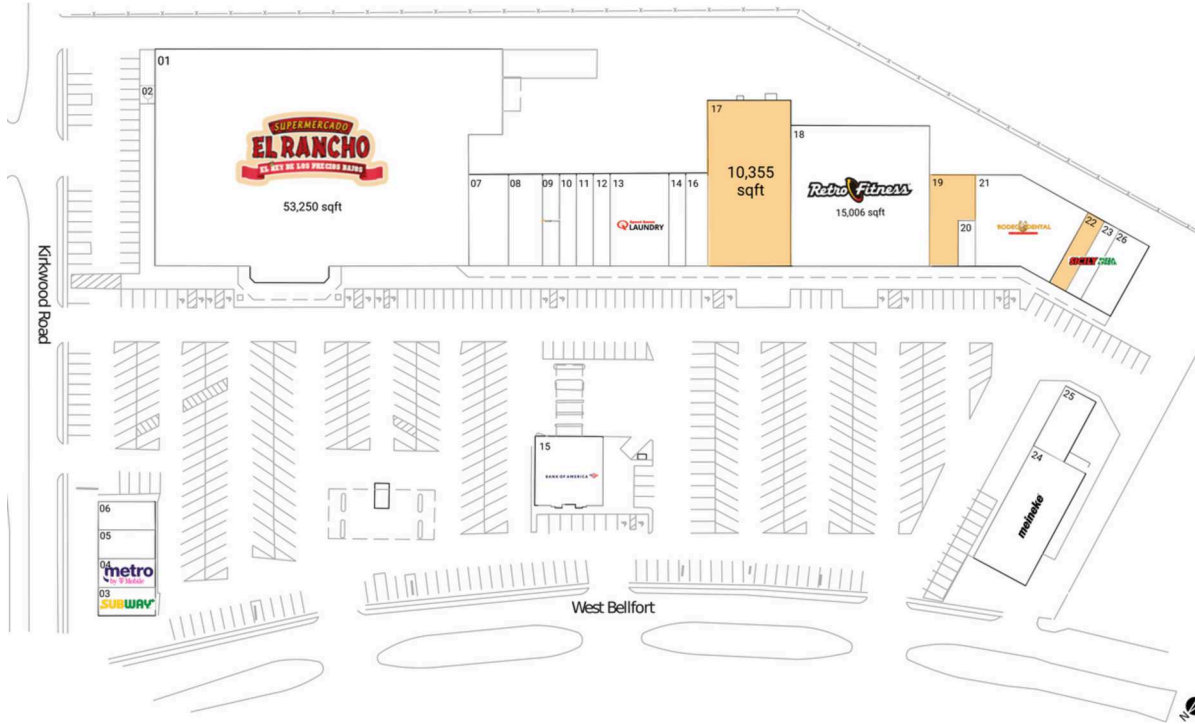

# Keegan's Meadow

Houston-The Woodlands-Sugar Land, TX

29.6573, -95.5851  
11753 West Bellfort | Stafford, TX 77477

## Available Space

|    |           |
|----|-----------|
| 17 | 10,355 SF |
| 19 | 2,600 SF  |
| 22 | 1,206 SF  |

## Current Retailers

|    |                               |           |
|----|-------------------------------|-----------|
| 01 | El Rancho                     | 53,250 SF |
| 02 | Watermill Express             | 198 SF    |
| 03 | Subway                        | 1,237 SF  |
| 04 | Metro By T-Mobile             | 1,125 SF  |
| 05 | United Insurance And Services | 1,125 SF  |
| 06 | Ace Cash Express              | 1,237 SF  |
| 07 | Avalon Liquor's               | 2,800 SF  |
| 08 | Keegan's Family Clinic        | 2,400 SF  |
| 09 | Boost Mobile                  | 1,200 SF  |
| 10 | Le's Nails                    | 1,200 SF  |
| 11 | Beauty Express                | 1,200 SF  |
| 12 | Tonike Postal & Tax Services  | 1,200 SF  |
| 13 | Speed Queen Laundry           | 4,000 SF  |
| 14 | Savoy Pharmacy                | 1,200 SF  |
| 15 | Bank Of America               | 3,500 SF  |
| 16 | I Heart Boba                  | 1,600 SF  |
| 18 | Retro Fitness                 | 15,006 SF |
| 20 | Protect Insurance             | 600 SF    |
| 21 | Rodeo Dental And Orthodontics | 6,500 SF  |
| 23 | Sicily Pizza & Pasta          | 1,050 SF  |
| 24 | Meineke                       | 5,609 SF  |
| 25 | Muffler Shop                  | 1,800 SF  |
| 26 | Parkglen Animal Clinic, P.C.  | 2,100 SF  |