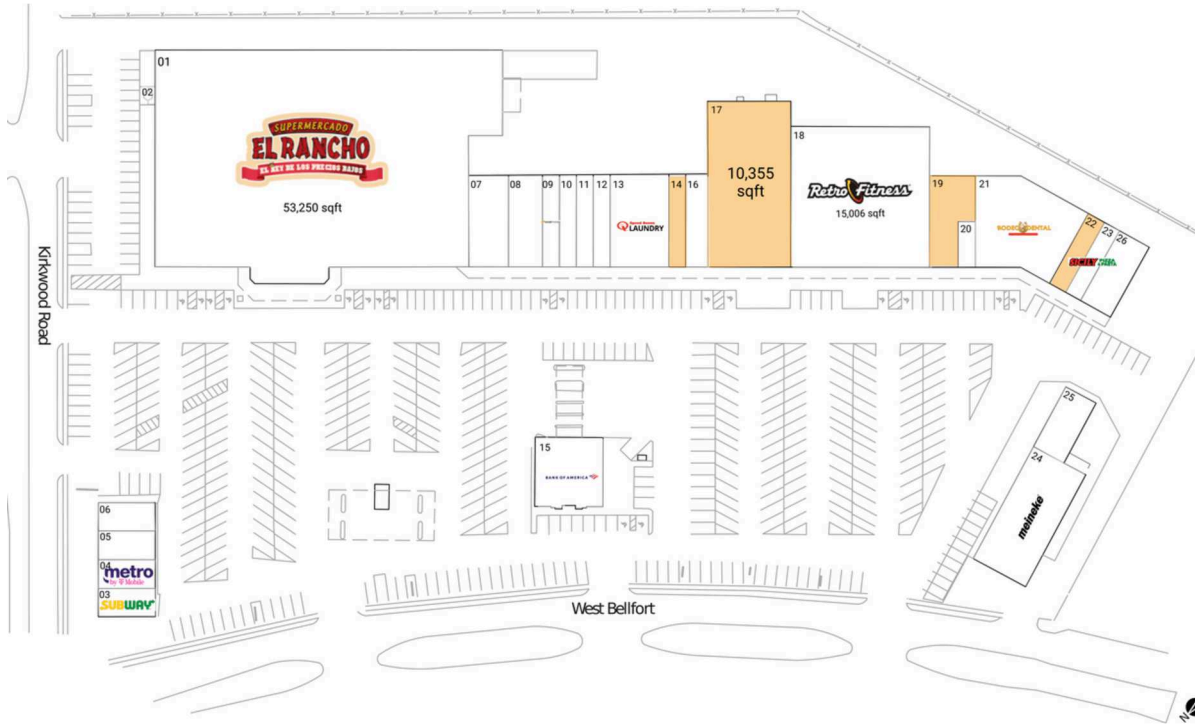

Keegan's Meadow

Houston-The Woodlands-Sugar Land, TX

29.6573, -95.5851
11753 West Bellfort | Stafford, TX 77477

Available Space

14	1,200 SF
17	10,355 SF
19	2,600 SF
22	1,206 SF

Current Retailers

01	El Rancho	53,250 SF
02	Watermill Express	198 SF
03	Subway	1,237 SF
04	Metro By T-Mobile	1,125 SF
05	United Insurance And Services	1,125 SF
06	Ace Cash Express	1,237 SF
07	Avalon Liquor's	2,800 SF
08	Keegan's Family Clinic	2,400 SF
09	Boost Mobile	1,200 SF
10	Le's Nails	1,200 SF
11	Beauty Express	1,200 SF
12	Tonike Postal & Tax Services	1,200 SF
13	Speed Queen Laundry	4,000 SF
15	Bank Of America	3,500 SF
16	I Heart Boba	1,600 SF
18	Retro Fitness	15,006 SF
20	Protect Insurance	600 SF
21	Rodeo Dental And Orthodontics	6,500 SF
23	Sicily Pizza & Pasta	1,050 SF
24	Meineke	5,609 SF
25	Muffler Shop	1,800 SF
26	Parkglen Animal Clinic, P.C.	2,100 SF