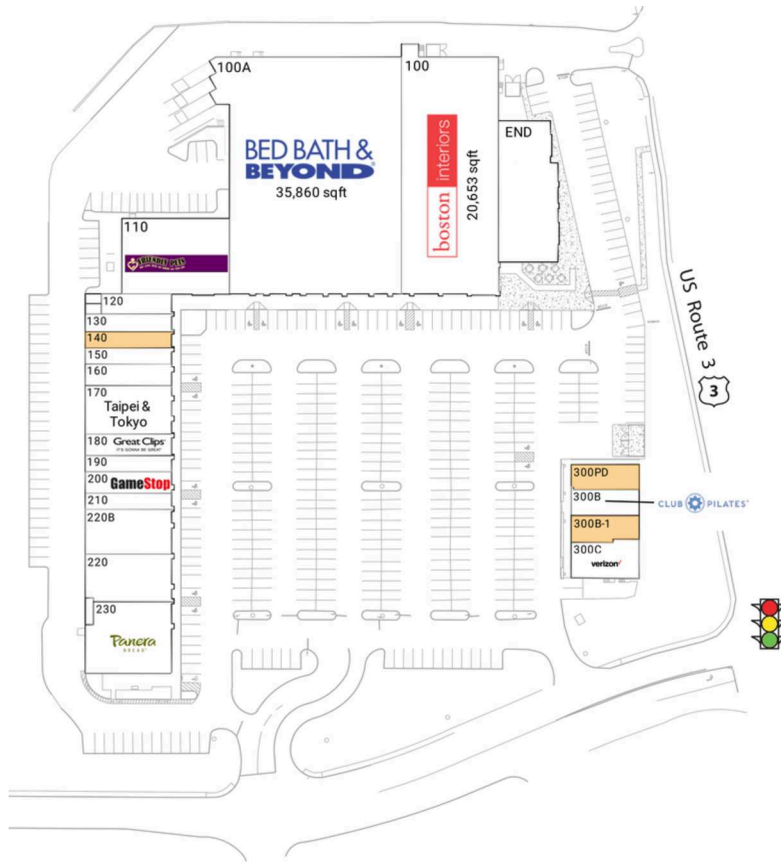

# Bedford Grove

Manchester-Nashua, NH

42.9643, -71.4835

3-7 Colby Court | Bedford, NH 03110-6426

4203

## Available Space

140	1,200 SF
300B-1	1,493 SF

## Pad Opportunities

300PD	1,439 SF/0
-------	------------

## Current Retailers

END	Evviva Trattoria	7,000 SF
100	Boston Interiors	20,653 SF
100A	Bed Bath & Beyond	35,860 SF
110	Friendly Pets	7,000 SF
120	Creative Nail Designs	1,203 SF
130	NH iPhone Repair	1,321 SF
150	Lo Tide Clothing Co	1,200 SF
160	H2O Salon & Spa	1,600 SF
170	Taipei & Tokyo	3,600 SF
180	Great Clips	1,600 SF
190	Sprint	1,200 SF
200	GameStop	1,600 SF
210	Blo - Blow Dry Bar	1,200 SF
220	Aspen Dental	3,520 SF
220B	Elements Massage	3,320 SF
230	Panera Bread	5,160 SF
300B	Club Pilates	1,540 SF
300C	Verizon Wireless	2,000 SF