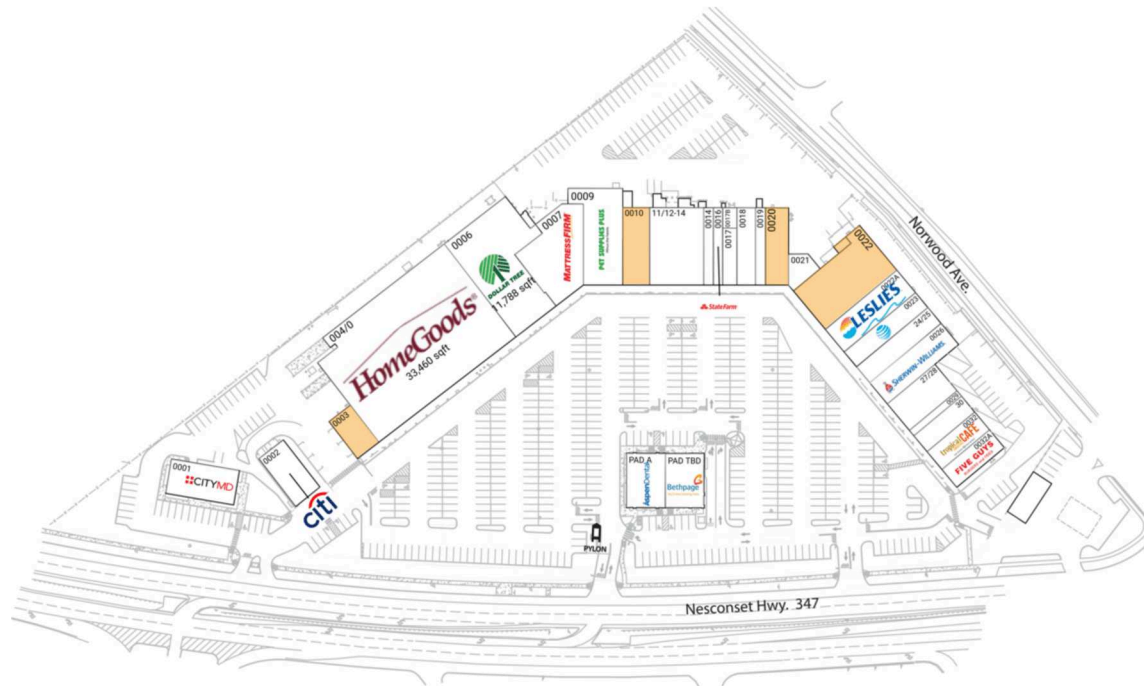

Nesconset Shopping Center

New York-Newark-Jersey City, NY-NJ

40.919, -73.0543

4724-5120 Nesconset Highway | Port Jefferson Station, NY 11776-2575

Available Space

0003	2,100 SF
0010	3,500 SF
0020	2,000 SF
0022	7,632 SF

Current Retailers

PAD A	Aspen Dental	3,500 SF
PAD TBD	Bethpage Federal Credit Union	3,500 SF
0001	CityMD Urgent Care	4,005 SF
0002	Citi	3,060 SF
004/0	HomeGoods	33,460 SF
0006	Dollar Tree	11,788 SF
0007	Mattress Firm	7,140 SF
0009	Pet Supplies Plus	6,385 SF
11/12-14	Pizza Carnival	7,000 SF
0014	Asurion Tech Repair & Solutions	1,240 SF
0016	State Farm	1,200 SF
0017	Sushi By PJ	1,440 SF
0017B	Pizza Carnival	400 SF
0018	Better On A Bagel	2,375 SF
0019	May Garden	1,075 SF
0021	Studio 347	1,289 SF
0022A	Leslie's Pool Supplies	4,560 SF
0023	AT&T Authorized Retailer	3,000 SF
24/25	Orangetheory Fitness	3,218 SF
0026	Sherwin-Williams	4,260 SF
27/28	One River Art + Design	3,200 SF
0029	Redefine Market	720 SF
30	Angels Touch Nail	2,149 SF
0032	Tropical Smoothie Cafe	2,400 SF
0032A	Five Guys	2,400 SF