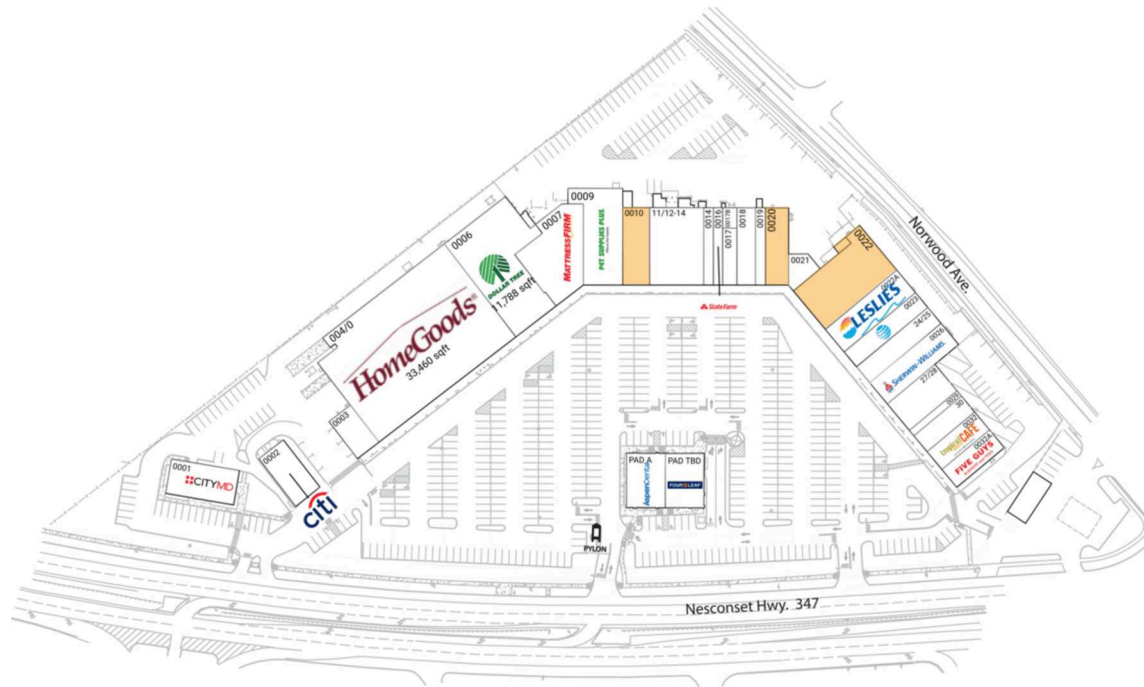

Nesconset Shopping Center

New York-Newark-Jersey City, NY-NJ

40.919, -73.0543

4724-5120 Nesconset Highway | Port Jefferson Station, NY 11776-2575

Available Space

0010	3,500 SF
0020	2,000 SF
0022	7,632 SF

Current Retailers

PAD A	Aspen Dental	3,500 SF
PAD TBD	Fourleaf	3,500 SF
0001	CityMD Urgent Care	4,005 SF
0002	Citi	3,060 SF
0003	Wonder	2,100 SF
004/0	HomeGoods	33,460 SF
0006	Dollar Tree	11,788 SF
0007	Mattress Firm	7,140 SF
0009	Pet Supplies Plus	6,385 SF
11/12-14	Pizza Carnival	7,000 SF
0014	Asurion Tech Repair & Solutions	1,240 SF
0016	State Farm	1,200 SF
0017	Sushi By PJ	1,440 SF
0017B	Pizza Carnival	400 SF
0018	Better On A Bagel	2,375 SF
0019	May Garden	1,075 SF
0021	Studio 347	1,289 SF
0022A	Leslie's Pool Supplies	4,560 SF
0023	AT&T Authorized Retailer	3,000 SF
24/25	Orangetheory Fitness	3,218 SF
0026	Sherwin-Williams	4,260 SF
27/28	One River Art + Design	3,200 SF
0029	Redefine Market	720 SF
30	Angels Touch Nail	2,149 SF
0032	Tropical Smoothie Cafe	2,400 SF
0032A	Five Guys	2,400 SF