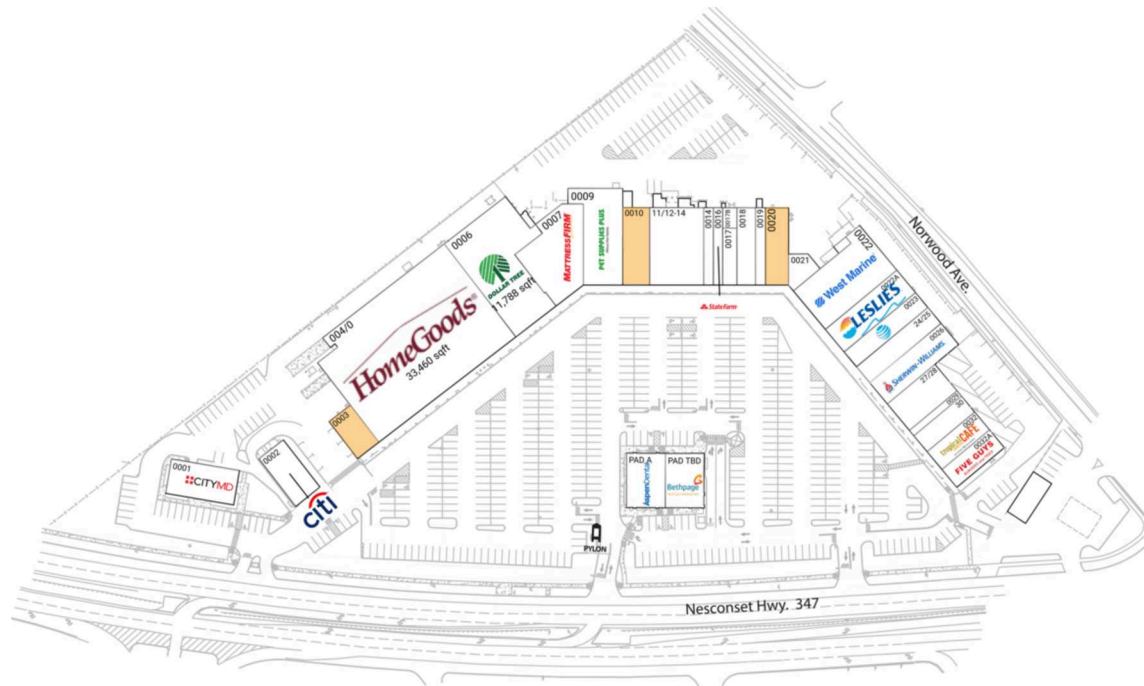

Nesconset Shopping Center

New York-Newark-Jersey City, NY-NJ-PA

40.919, -73.0543

4724-5120 Nesconset Highway | Port Jefferson Station, NY 11776-2575

Available Space

0003	2,100 SF
0010	3,500 SF
0020	2,000 SF

Current Retailers

PAD A	Aspen Dental	3,500 SF
PAD TBD	Bethpage Federal Credit Union	3,500 SF
0001	CityMD Urgent Care	4,005 SF
0002	Citi	3,060 SF
004/0	HomeGoods	33,460 SF
0006	Dollar Tree	11,788 SF
0007	Mattress Firm	7,140 SF
0009	Pet Supplies Plus	6,385 SF
11/12-14	Pizza Carnival	7,000 SF
0014	Asurion Tech Repair & Solutions	1,240 SF
0016	State Farm	1,200 SF
0017	Sushi By PJ	1,440 SF
0017B	Pizza Carnival	400 SF
0018	Better On A Bagel	2,375 SF
0019	May Garden	1,075 SF
0021	Studio 347	1,289 SF
0022	West Marine	7,632 SF
0022A	Leslie's Pool Supplies	4,560 SF
0023	AT&T Authorized Retailer	3,000 SF
24/25	Orangetheory Fitness	3,218 SF
0026	Sherwin-Williams	4,260 SF
27/28	One River Art + Design	3,200 SF
0029	Redefine Market	720 SF
30	Angels Touch Nail	2,149 SF
0032	Tropical Smoothie Cafe	2,400 SF
0032A	Five Guys	2,400 SF