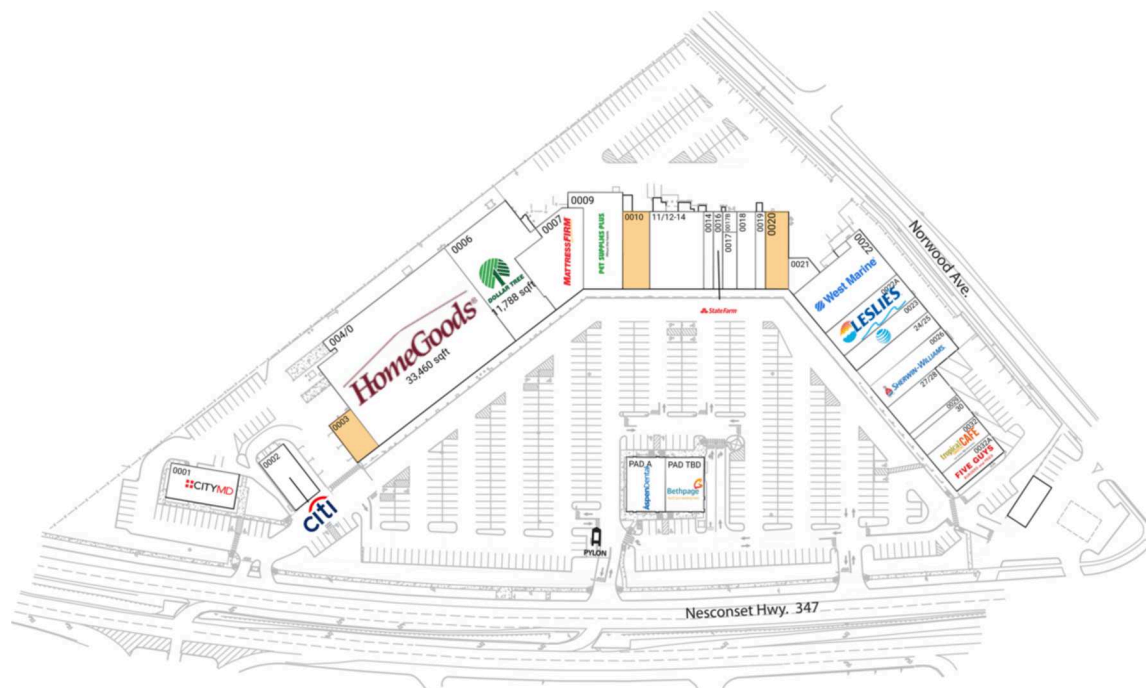

Nesconset Shopping Center

New York-Newark-Jersey City, NY-NJ-PA

40.919, -73.0543

4724-5120 Nesconset Highway | Port Jefferson Station, NY 11776-2575

Available Space

0003	2,100 SF
0010	3,500 SF
0020	2,000 SF

Current Retailers

PAD A	Aspen Dental	3,500 SF
PAD TBD	Bethpage Federal Credit Union	3,500 SF
0001	CityMD Urgent Care	4,005 SF
0002	Citi	3,060 SF
004/0	HomeGoods	33,460 SF
0006	Dollar Tree	11,788 SF
0007	Mattress Firm	7,140 SF
0009	Pet Supplies Plus	6,385 SF
11/12-14	Pizza Carnival	7,000 SF
0014	Asurion Tech Repair & Solutions	1,240 SF
0016	State Farm	1,200 SF
0017	Sushi By PJ	1,440 SF
0017B	Pizza Carnival	400 SF
0018	Better On A Bagel	2,375 SF
0019	May Garden	1,075 SF
0021	Studio 347	1,289 SF
0022	West Marine	7,632 SF
0022A	Leslie's Swimming Pool Supplies	4,560 SF
0023	AT&T Authorized Retailer	3,000 SF
24/25	Orangetheory Fitness	3,218 SF
0026	Sherwin-Williams	4,260 SF
27/28	One River Art + Design	3,200 SF
0029	Redefine Market	720 SF
30	Angels Touch Nail	2,149 SF
0032	Tropical Smoothie Cafe	2,400 SF
0032A	Five Guys	2,400 SF