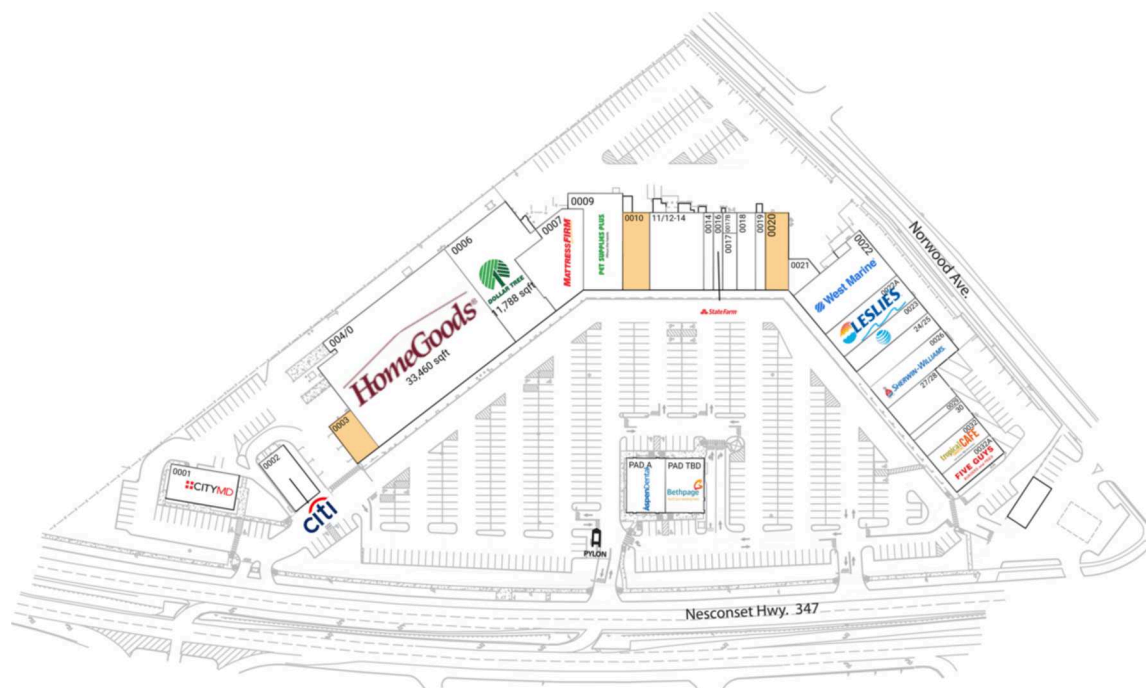

Nesconset Shopping Center

New York-Newark-Jersey City, NY-NJ-PA

40.919, -73.0543

4724-5120 Nesconset Highway | Port Jefferson Station, NY 11776-2575

Available Space

0003	2,100 SF
0010	3,500 SF
0020	2,000 SF

Current Retailers

PAD A	Aspen Dental	3,500 SF
PAD TBD	Bethpage Federal Credit Union	3,500 SF
0001	CityMD Urgent Care	4,005 SF
0002	Citi	3,060 SF
004/0	HomeGoods	33,460 SF
0006	Dollar Tree	11,788 SF
0007	Mattress Firm	7,140 SF
0009	Pet Supplies Plus	6,385 SF
11/12-14	Pizza Carnival	7,000 SF
0014	Asurion Tech Repair & Solutions	1,240 SF
0016	State Farm	1,200 SF
0017	Sushi By PJ	1,440 SF
0017B	Pizza Carnival	400 SF
0018	Better On A Bagel	2,375 SF
0019	May Garden	1,075 SF
0021	Studio 347	1,289 SF
0022	West Marine	7,632 SF
0022A	Leslie's Pool Supplies	4,560 SF
0023	AT&T Authorized Retailer	3,000 SF
24/25	Orangetheory Fitness	3,218 SF
0026	Sherwin-Williams	4,260 SF
27/28	One River Art + Design	3,200 SF
0029	Redefine Market	720 SF
30	Angels Touch Nail	2,149 SF
0032	Tropical Smoothie Cafe	2,400 SF
0032A	Five Guys	2,400 SF