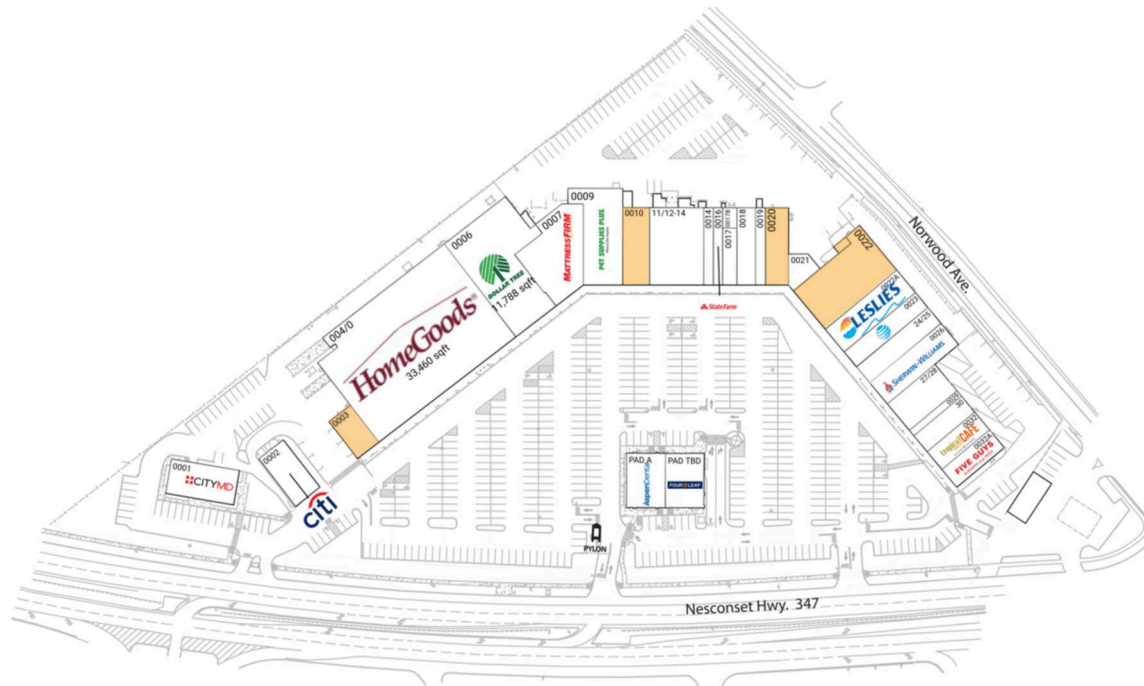

# Nesconset Shopping Center

New York-Newark-Jersey City, NY-NJ

40.919, -73.0543

4724-5120 Nesconset Highway | Port Jefferson Station, NY 11776-2575

## Available Space

0003	2,100 SF
0010	3,500 SF
0020	2,000 SF
0022	7,632 SF

## Current Retailers

PAD A	Aspen Dental	3,500 SF
PAD TBD	Fourleaf	3,500 SF
0001	CityMD Urgent Care	4,005 SF
0002	Citi	3,060 SF
004/0	HomeGoods	33,460 SF
0006	Dollar Tree	11,788 SF
0007	Mattress Firm	7,140 SF
0009	Pet Supplies Plus	6,385 SF
11/12-14	Pizza Carnival	7,000 SF
0014	Asurion Tech Repair & Solutions	1,240 SF
0016	State Farm	1,200 SF
0017	Sushi By PJ	1,440 SF
0017B	Pizza Carnival	400 SF
0018	Better On A Bagel	2,375 SF
0019	May Garden	1,075 SF
0021	Studio 347	1,289 SF
0022A	Leslie's Pool Supplies	4,560 SF
0023	AT&T Authorized Retailer	3,000 SF
24/25	Orangetheory Fitness	3,218 SF
0026	Sherwin-Williams	4,260 SF
27/28	One River Art + Design	3,200 SF
0029	Redefine Market	720 SF
30	Angels Touch Nail	2,149 SF
0032	Tropical Smoothie Cafe	2,400 SF
0032A	Five Guys	2,400 SF