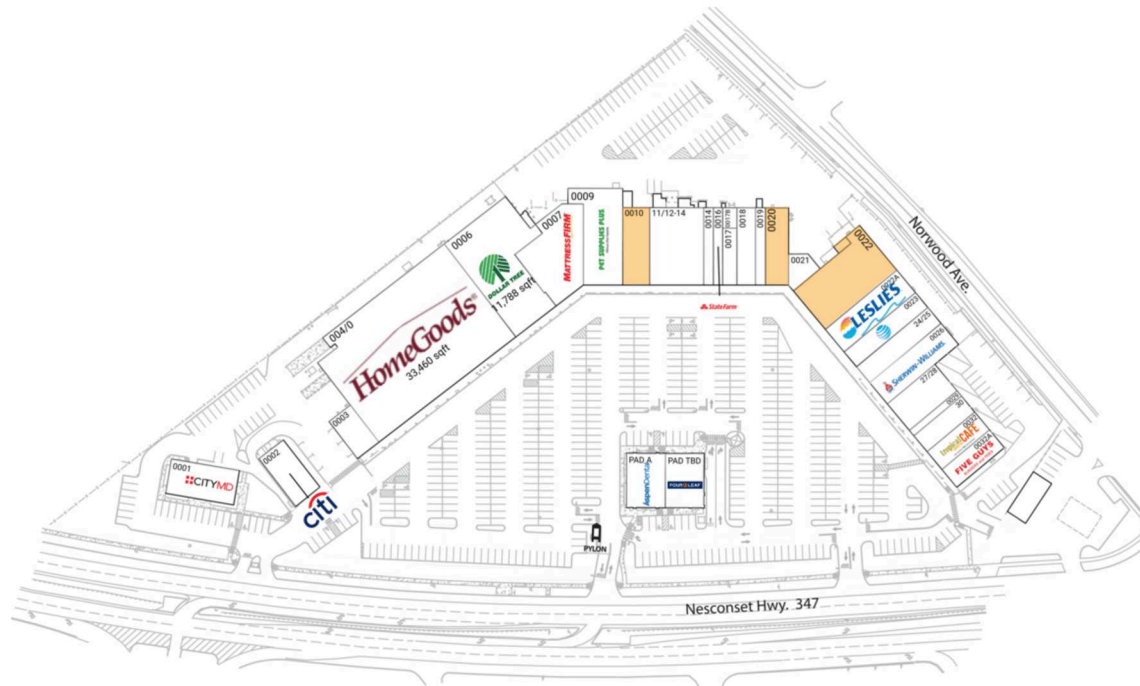

Nesconset Shopping Center

New York-Newark-Jersey City, NY-NJ

40.919, -73.0543

4724-5120 Nesconset Highway | Port Jefferson Station, NY 11776-2575

Available Space

0010	3,500 SF
0020	2,000 SF
0022	7,632 SF

Current Retailers

PAD A	Aspen Dental	3,500 SF
PAD TBD	Fourleaf	3,500 SF
0001	CityMD Urgent Care	4,005 SF
0002	Citi	3,060 SF
0003	Wonder	2,100 SF
004/0	HomeGoods	33,460 SF
0006	Dollar Tree	11,788 SF
0007	Mattress Firm	7,140 SF
0009	Pet Supplies Plus	6,385 SF
11/12-14	Pizza Carnival	7,000 SF
0014	Asurion Tech Repair & Solutions	1,240 SF
0016	State Farm	1,200 SF
0017	Sushi By PJ	1,440 SF
0017B	Pizza Carnival	400 SF
0018	Better On A Bagel	2,375 SF
0019	May Garden	1,075 SF
0021	Studio 347	1,289 SF
0022A	Leslie's Pool Supplies	4,560 SF
0023	AT&T Authorized Retailer	3,000 SF
24/25	Orangetheory Fitness	3,218 SF
0026	Sherwin-Williams	4,260 SF
27/28	One River Art + Design	3,200 SF
0029	Redefine Market	720 SF
30	Angels Touch Nail	2,149 SF
0032	Tropical Smoothie Cafe	2,400 SF
0032A	Five Guys	2,400 SF