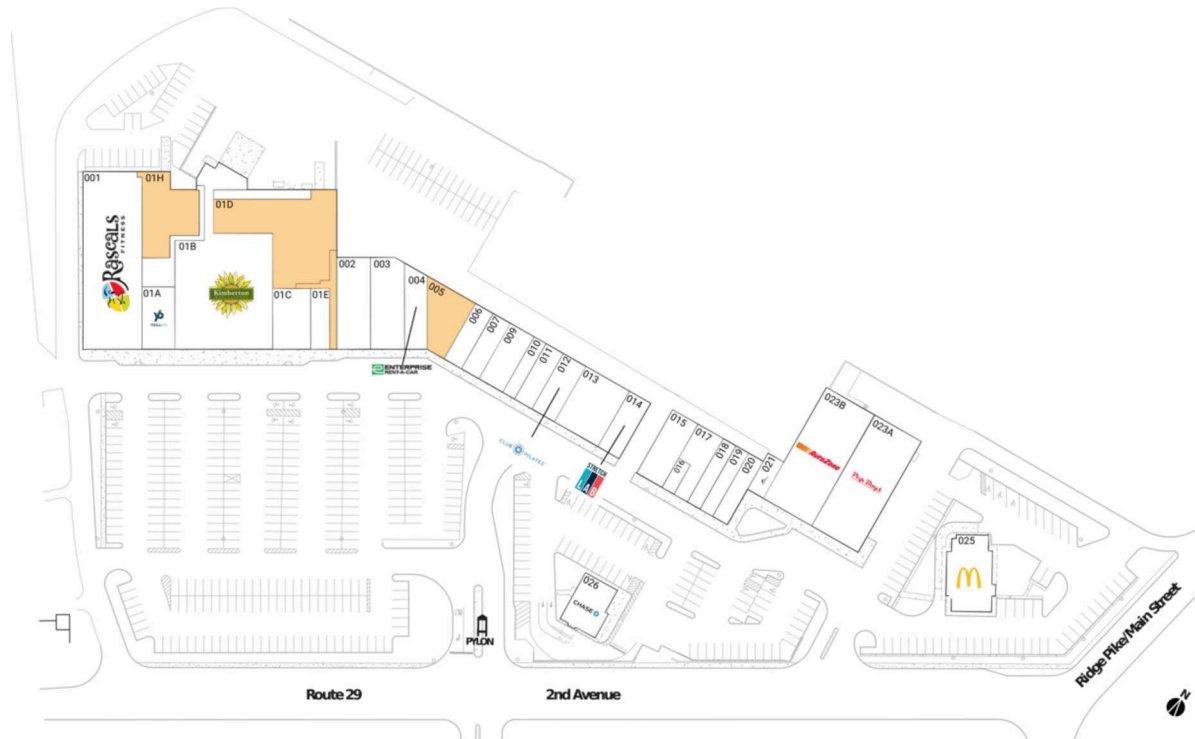

Collegeville Shopping Center

Philadelphia-Camden-Wilmington, PA-NJ-DE-MD

40.1833, -75.4515

222 East Main Street | Collegeville, PA 19426

Available Space

01D	9,198 SF
01H	4,463 SF
005	2,663 SF

Current Retailers

001	Rascals Fitness	12,183 SF
01A	YogaSix	2,520 SF
01B	Kimberton Whole Foods	15,047 SF
01C	The Dental Spot	2,682 SF
01E	The Lash Lounge	1,400 SF
002	Leslie's Swimming Pool Supplies	3,721 SF
003	Fred Astaire Dance Studio	3,767 SF
004	Enterprise-Rent-A-Car	2,200 SF
006	Great Wall Chinese Restaurant	1,540 SF
007	Bella Persone Salon	1,540 SF
009	CycleBar	2,100 SF
010	Collegeville Nails	1,050 SF
011	The Eye Shoppe	1,540 SF
012	Club Pilates	1,994 SF
013	KidStrong	3,861 SF
014	StretchLab	1,874 SF
015	The Pizza Stop	2,560 SF
016	Stagliano Barber Shop	560 SF
017	Pivot Physical Therapy	2,000 SF
018	Rita's Italian Ice	1,280 SF
019	Chiccarine's Fine Jewelry	1,280 SF
020	Philly's Pretzel Factory	1,400 SF
021	CBD American Shaman	900 SF
023A	Pep Boys	8,000 SF
023B	AutoZone	8,000 SF
025	McDonald's	2,000 SF
026	Chase	2,400 SF