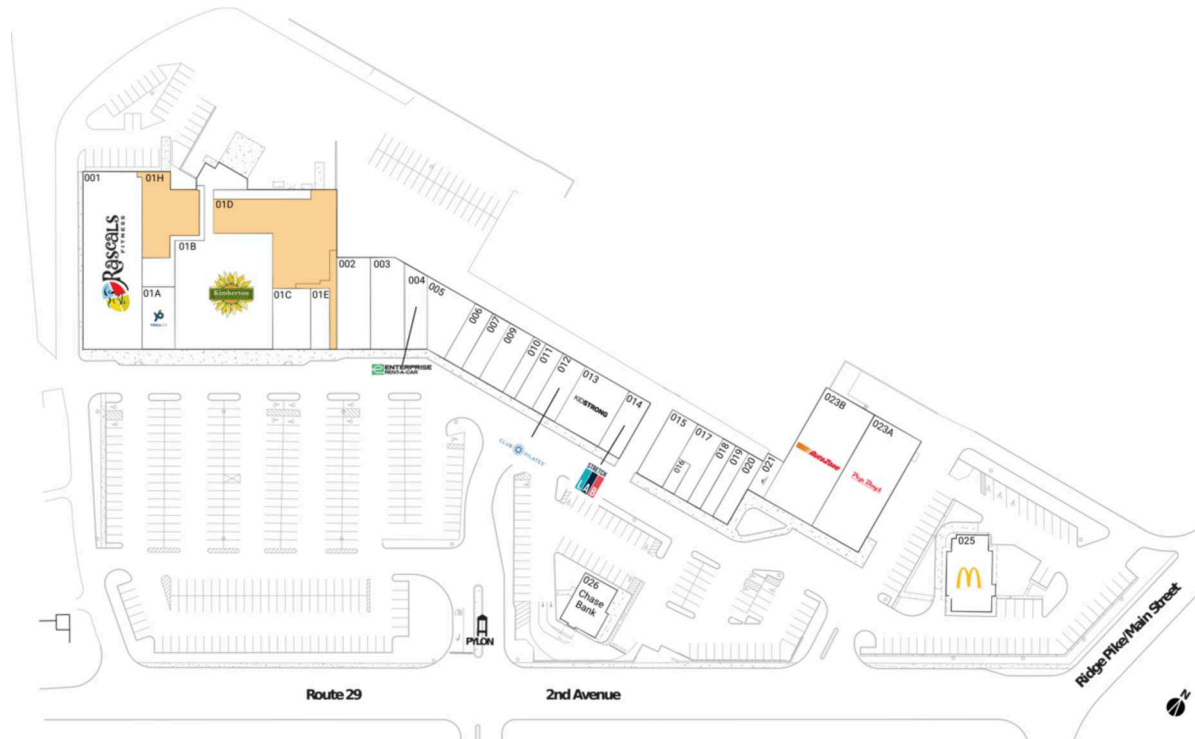

Collegeville Shopping Center

Philadelphia-Camden-Wilmington, PA-NJ-DE-MD

40.1833, -75.4515
222 East Main Street | Collegeville, PA 19426

Available Space

01D	9,198 SF
01H	4,463 SF

Current Retailers

001	Rascals Fitness	12,183 SF
01A	YogaSix	2,520 SF
01B	Kimberton Whole Foods	15,047 SF
01C	The Dental Spot	2,682 SF
01E	The Lash Lounge	1,400 SF
002	Leslie's Pool Supplies	3,721 SF
003	Fred Astaire Dance Studio	3,767 SF
004	Enterprise-Rent-A-Car	2,200 SF
005	Goodness Bowls	2,663 SF
006	Great Wall Chinese Restaurant	1,540 SF
007	Bella Persone Salon	1,540 SF
009	CycleBar	2,100 SF
010	Collegeville Nails	1,050 SF
011	The Eye Shoppe	1,540 SF
012	Club Pilates	1,994 SF
013	KidStrong	3,861 SF
014	StretchLab	1,874 SF
015	The Pizza Stop	2,560 SF
016	Stagliano Barber Shop	560 SF
017	Beem™ Light Sauna	2,000 SF
018	Rita's Italian Ice	1,280 SF
019	Chiccarine's Fine Jewelry	1,280 SF
020	Philly's Pretzel Factory	1,400 SF
021	CBD American Shaman	900 SF
023A	Pep Boys	8,000 SF
023B	AutoZone	8,000 SF
025	McDonald's	2,000 SF
026	Chase Bank	2,400 SF

4019