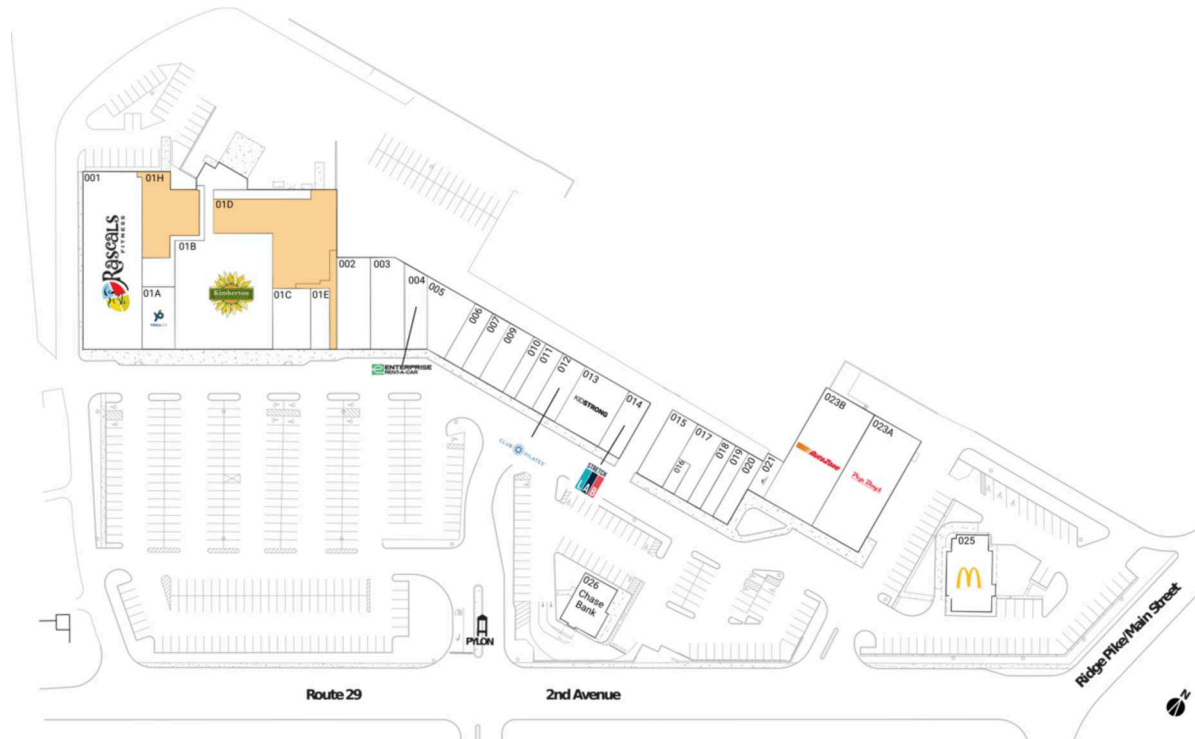

Collegeville Shopping Center

Philadelphia-Camden-Wilmington, PA-NJ-DE-MD

40.1833, -75.4515
222 East Main Street | Collegeville, PA 19426

Available Space

01D	9,198 SF
01H	4,463 SF

Current Retailers

001	Rascals Fitness	12,183 SF
01A	YogaSix	2,520 SF
01B	Kimberton Whole Foods	15,047 SF
01C	The Dental Spot	2,682 SF
01E	The Lash Lounge	1,400 SF
002	Leslie's Pool Supplies	3,721 SF
003	Fred Astaire Dance Studio	3,767 SF
004	Enterprise-Rent-A-Car	2,200 SF
005	Goodness Bowls	2,663 SF
006	Great Wall Chinese Restaurant	1,540 SF
007	Bella Persone Salon	1,540 SF
009	Dana's Cafe	2,100 SF
010	Collegeville Nails	1,050 SF
011	The Eye Shoppe	1,540 SF
012	Club Pilates	1,994 SF
013	KidStrong	3,861 SF
014	StretchLab	1,874 SF
015	The Pizza Stop	2,560 SF
016	Stagliano Barber Shop	560 SF
017	Beem™ Light Sauna	2,000 SF
018	Rita's Italian Ice	1,280 SF
019	Chiccarine's Fine Jewelry	1,280 SF
020	Philly's Pretzel Factory	1,400 SF
021	CBD American Shaman	900 SF
023A	Pep Boys	8,000 SF
023B	AutoZone	8,000 SF
025	McDonald's	2,000 SF
026	Chase Bank	2,400 SF

4019