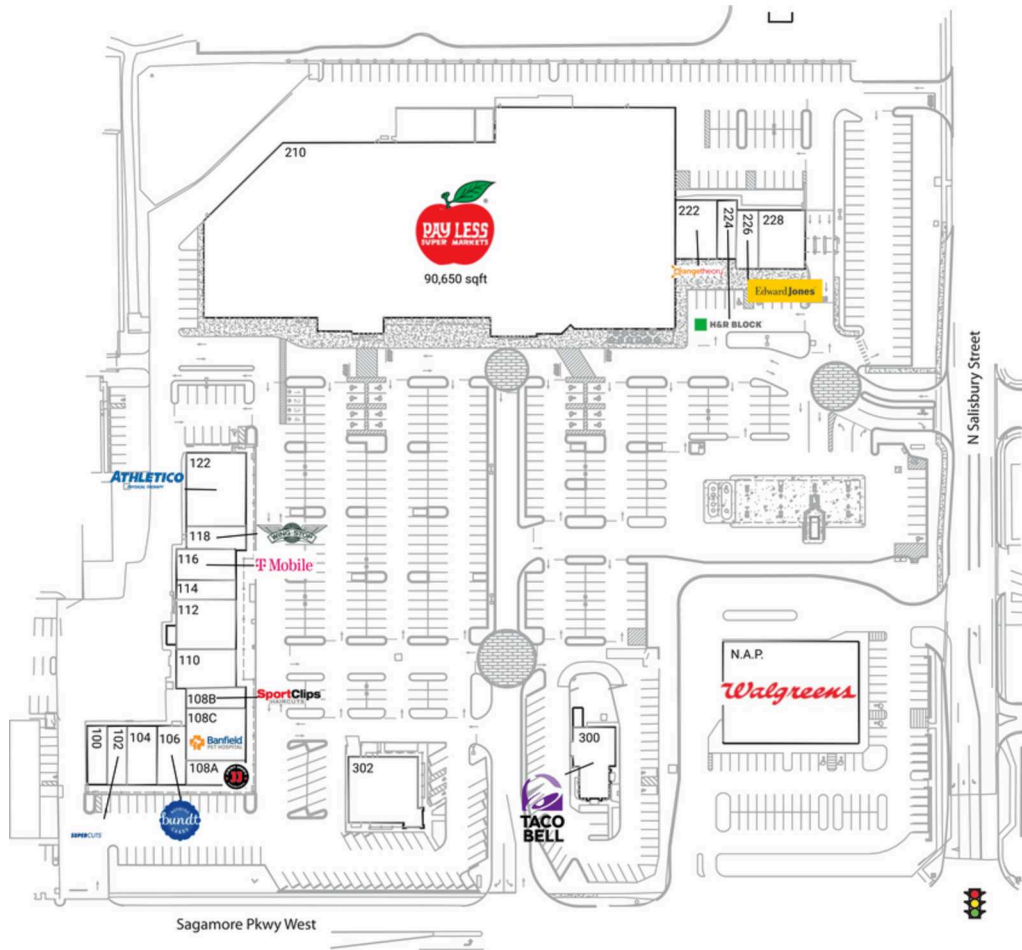

Sagamore Park Centre

Lafayette-West Lafayette, IN

40.4547, -86.9176

1016-1056 Sagamore Parkway W | West Lafayette, IN 47906-1446

Current Retailers

N.A.P.	Walgreens	0 SF
100	D&J Nails	1,200 SF
102	Supercuts	1,200 SF
104	Indy Smoke Time	1,820 SF
106	Nothing Bundt Cakes	1,780 SF
108A	Jimmy John's	1,500 SF
108B	Sport Clips	1,152 SF
108C	Banfield Pet Hospital	3,212 SF
110	Executive Dry Cleaners	2,400 SF
112	Katana Hibachi And Sushi House	3,048 SF
114	A1 Packaging Store	1,200 SF
116	T-Mobile	1,860 SF
118	Wingstop	1,440 SF
122	Athletico Physical Therapy	4,500 SF
210	Pay Less Super Markets	90,650 SF
222	Orangetheory Fitness	2,400 SF
224	H&R Block	1,225 SF
226	Edward Jones	1,185 SF
228	Centier Bank	2,836 SF
300	Taco Bell	2,746 SF
302	Christos Restaurant	4,673 SF