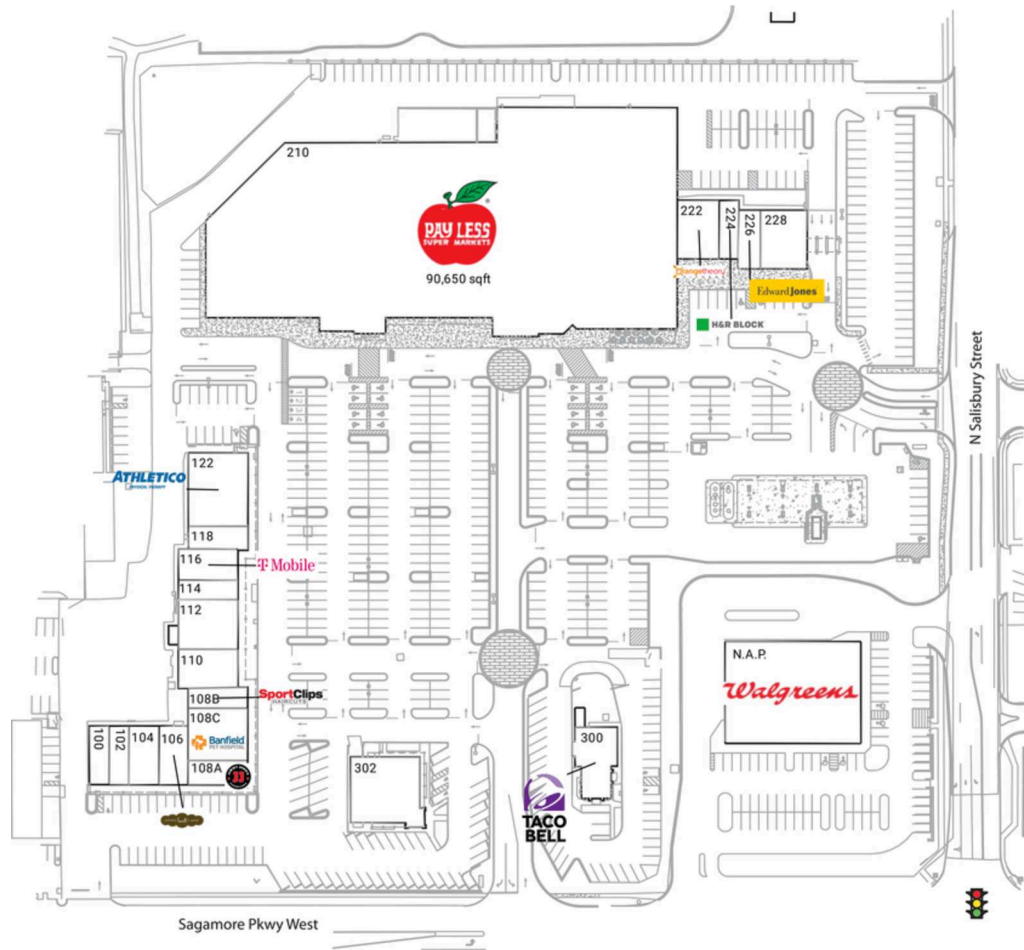

Sagamore Park Centre

Lafayette-West Lafayette, IN

40.4547, -86.9176

1016-1056 Sagamore Parkway W | West Lafayette, IN 47906-1446

Current Retailers

N.A.P.	Walgreens	0 SF
100	D&J Nails	1,200 SF
102	Borics	1,200 SF
104	Indy Smoke Time	1,820 SF
106	Nothing Bundt Cakes	1,780 SF
108A	Jimmy John's	1,500 SF
108B	Sport Clips	1,152 SF
108C	Banfield Pet Hospital	3,212 SF
110	Executive Dry Cleaners	2,400 SF
112	Katana Hibachi And Sushi House	3,048 SF
114	A1 Packaging Store	1,200 SF
116	T-Mobile	1,860 SF
118	China House	1,440 SF
122	Athletico Physical Therapy	4,500 SF
210	Pay Less Super Markets	90,650 SF
222	Orangetheory Fitness	2,400 SF
224	H&R Block	1,225 SF
226	Edward Jones	1,185 SF
228	Centier Bank	2,836 SF
300	Taco Bell	2,746 SF
302	Christos Restaurant	4,673 SF