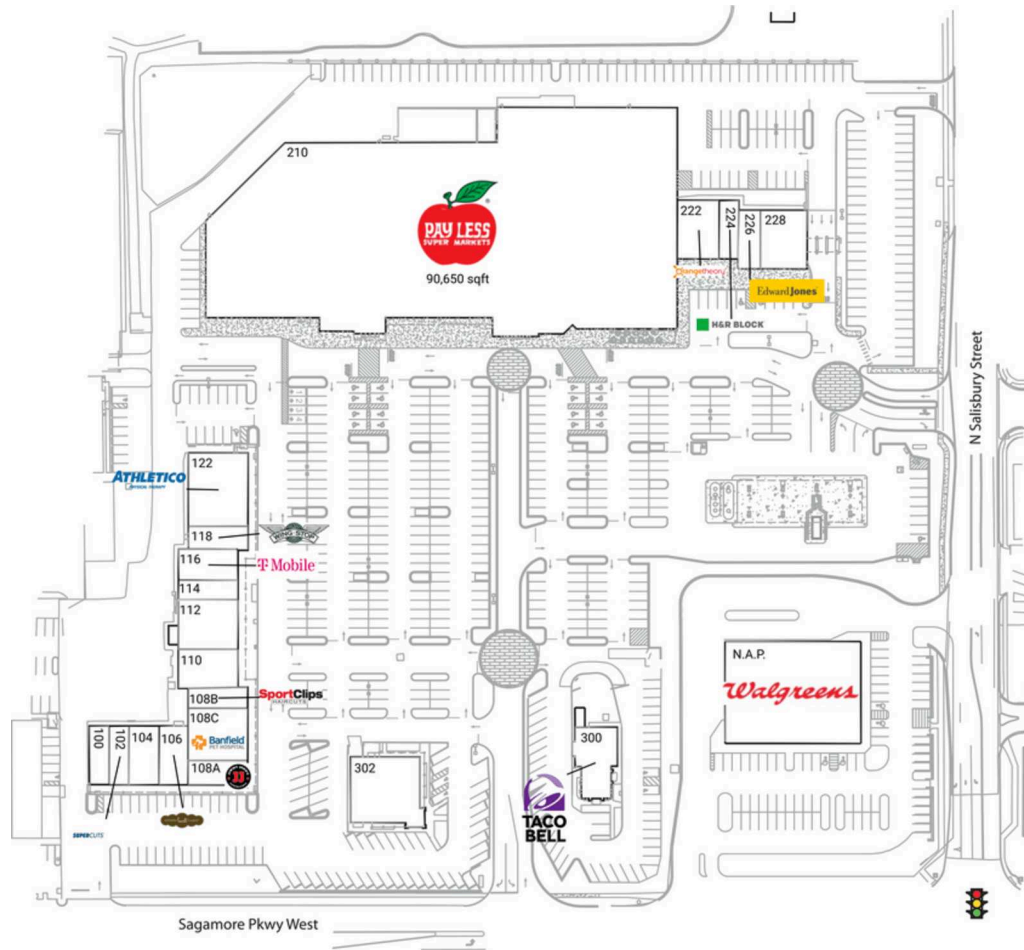

# Sagamore Park Centre

Lafayette-West Lafayette, IN

40.4547, -86.9176

1016-1056 Sagamore Parkway W | West Lafayette, IN 47906-1446

## Current Retailers

N.A.P.	Walgreens	0 SF
100	D&J Nails	1,200 SF
102	Supercuts	1,200 SF
104	Indy Smoke Time	1,820 SF
106	Nothing Bundt Cakes	1,780 SF
108A	Jimmy John's	1,500 SF
108B	Sport Clips	1,152 SF
108C	Banfield Pet Hospital	3,212 SF
110	Executive Dry Cleaners	2,400 SF
112	Katana Hibachi And Sushi House	3,048 SF
114	A1 Packaging Store	1,200 SF
116	T-Mobile	1,860 SF
118	Wingstop	1,440 SF
122	Athletico Physical Therapy	4,500 SF
210	Pay Less Super Markets	90,650 SF
222	Orangetheory Fitness	2,400 SF
224	H&R Block	1,225 SF
226	Edward Jones	1,185 SF
228	Centier Bank	2,836 SF
300	Taco Bell	2,746 SF
302	Christos Restaurant	4,673 SF