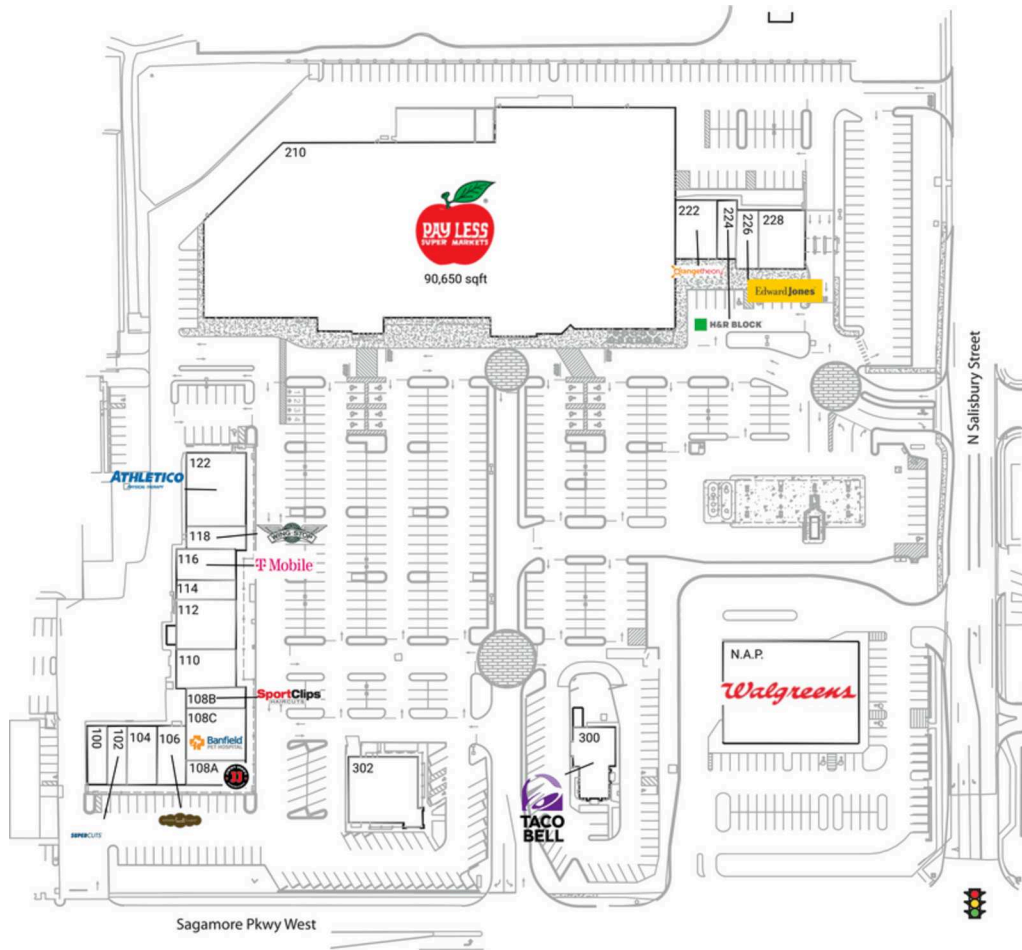

Sagamore Park Centre

Lafayette-West Lafayette, IN

40.4547, -86.9176

1016-1056 Sagamore Parkway W | West Lafayette, IN 47906-1446

Current Retailers

N.A.P.	Walgreens	0 SF
100	D&J Nails	1,200 SF
102	Supercuts	1,200 SF
104	Indy Smoke Time	1,820 SF
106	Nothing Bundt Cakes	1,780 SF
108A	Jimmy John's	1,500 SF
108B	Sport Clips	1,152 SF
108C	Banfield Pet Hospital	3,212 SF
110	Executive Dry Cleaners	2,400 SF
112	Katana Hibachi And Sushi House	3,048 SF
114	A1 Packaging Store	1,200 SF
116	T-Mobile	1,860 SF
118	Wingstop	1,440 SF
122	Athletico Physical Therapy	4,500 SF
210	Pay Less Super Markets	90,650 SF
222	Orangetheory Fitness	2,400 SF
224	H&R Block	1,225 SF
226	Edward Jones	1,185 SF
228	Centier Bank	2,836 SF
300	Taco Bell	2,746 SF
302	Christos Restaurant	4,673 SF