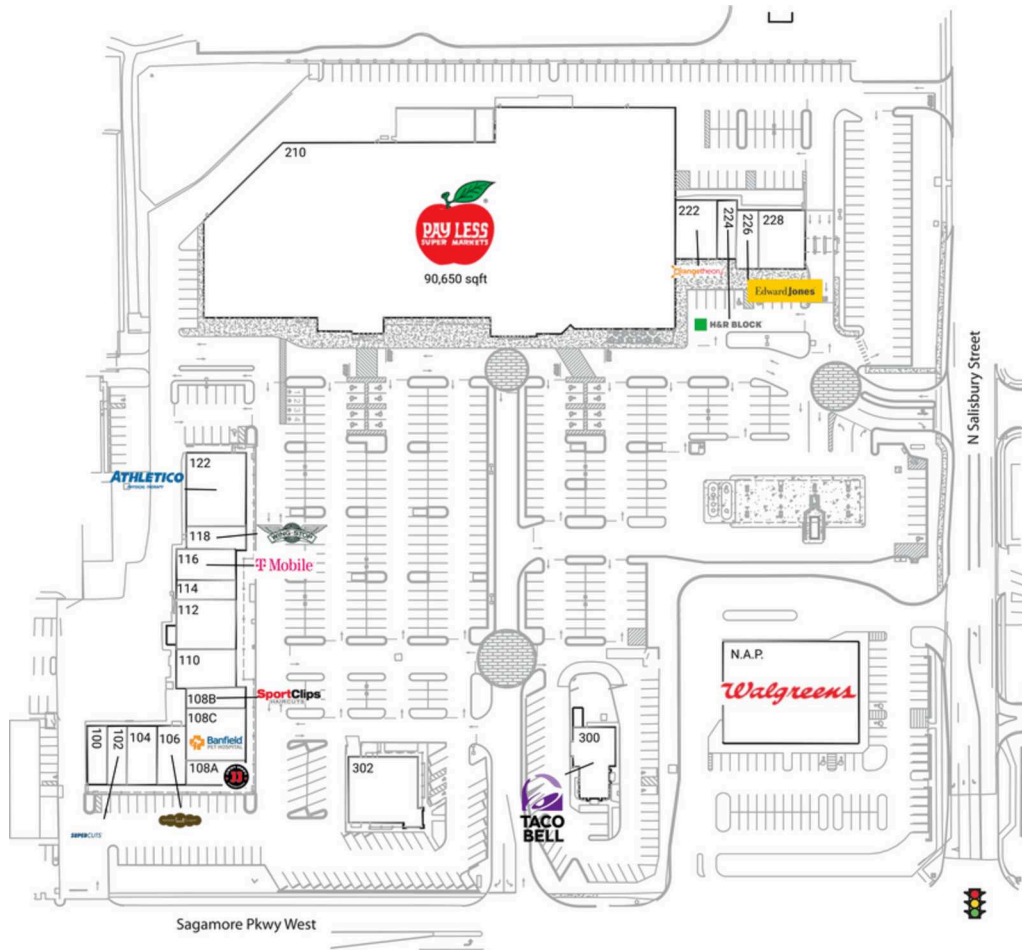

Sagamore Park Centre

Lafayette-West Lafayette, IN

40.4547, -86.9176

1016-1056 Sagamore Parkway W | West Lafayette, IN 47906-1446

Current Retailers

N.A.P.	Walgreens	0 SF
100	D&J Nails	1,200 SF
102	Supercuts	1,200 SF
104	Indy Smoke Time	1,820 SF
106	Nothing Bundt Cakes	1,780 SF
108A	Jimmy John's	1,500 SF
108B	Sport Clips	1,152 SF
108C	Banfield Pet Hospital	3,212 SF
110	Executive Dry Cleaners	2,400 SF
112	Katana Hibachi And Sushi House	3,048 SF
114	A1 Packaging Store	1,200 SF
116	T-Mobile	1,860 SF
118	Wingstop	1,440 SF
122	Athletico Physical Therapy	4,500 SF
210	Pay Less Super Markets	90,650 SF
222	Orangetheory Fitness	2,400 SF
224	H&R Block	1,225 SF
226	Edward Jones	1,185 SF
228	Centier Bank	2,836 SF
300	Taco Bell	2,746 SF
302	Christos Restaurant	4,673 SF