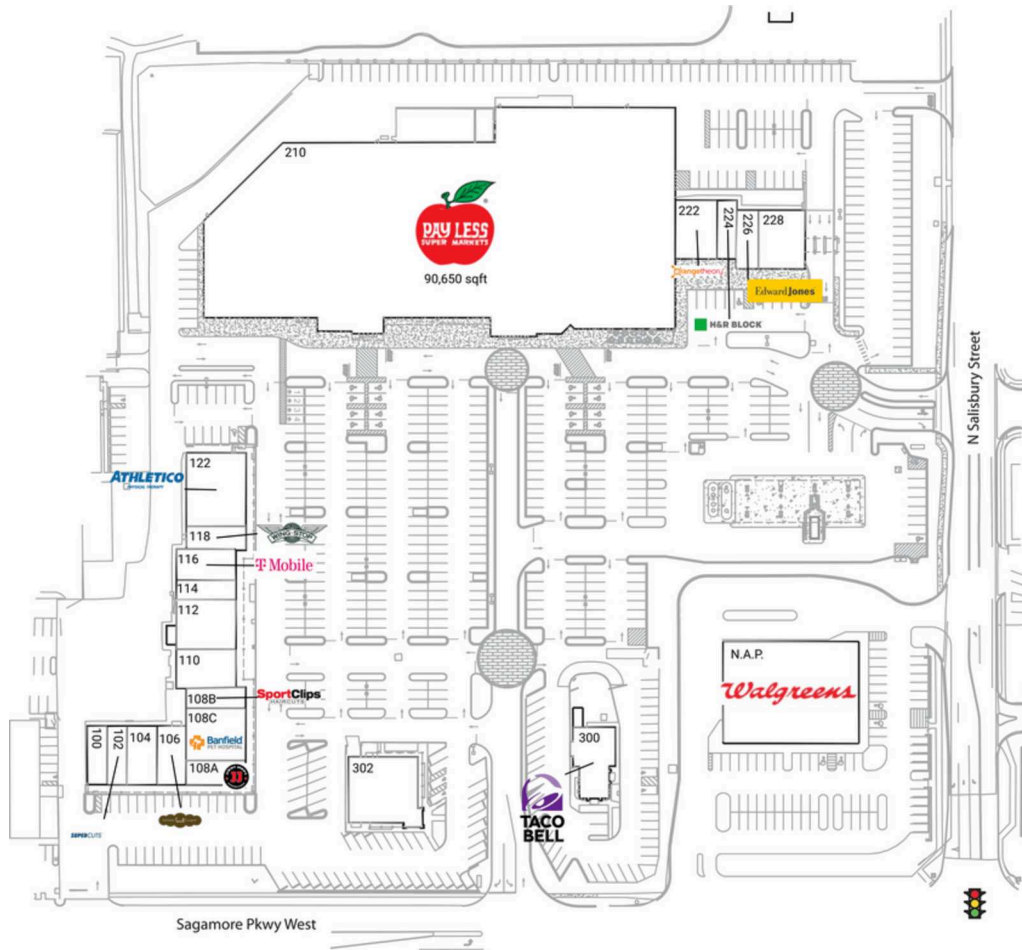

# Sagamore Park Centre

Lafayette-West Lafayette, IN

40.4547, -86.9176

1016-1056 Sagamore Parkway W | West Lafayette, IN 47906-1446

## Current Retailers

N.A.P.	Walgreens	0 SF
100	D&J Nails	1,200 SF
102	Supercuts	1,200 SF
104	Indy Smoke Time	1,820 SF
106	Nothing Bundt Cakes	1,780 SF
108A	Jimmy John's	1,500 SF
108B	Sport Clips	1,152 SF
108C	Banfield Pet Hospital	3,212 SF
110	Executive Dry Cleaners	2,400 SF
112	Katana Hibachi And Sushi House	3,048 SF
114	A1 Packaging Store	1,200 SF
116	T-Mobile	1,860 SF
118	Wingstop	1,440 SF
122	Athletico Physical Therapy	4,500 SF
210	Pay Less Super Markets	90,650 SF
222	Orangetheory Fitness	2,400 SF
224	H&R Block	1,225 SF
226	Edward Jones	1,185 SF
228	Centier Bank	2,836 SF
300	Taco Bell	2,746 SF
302	Christos Restaurant	4,673 SF