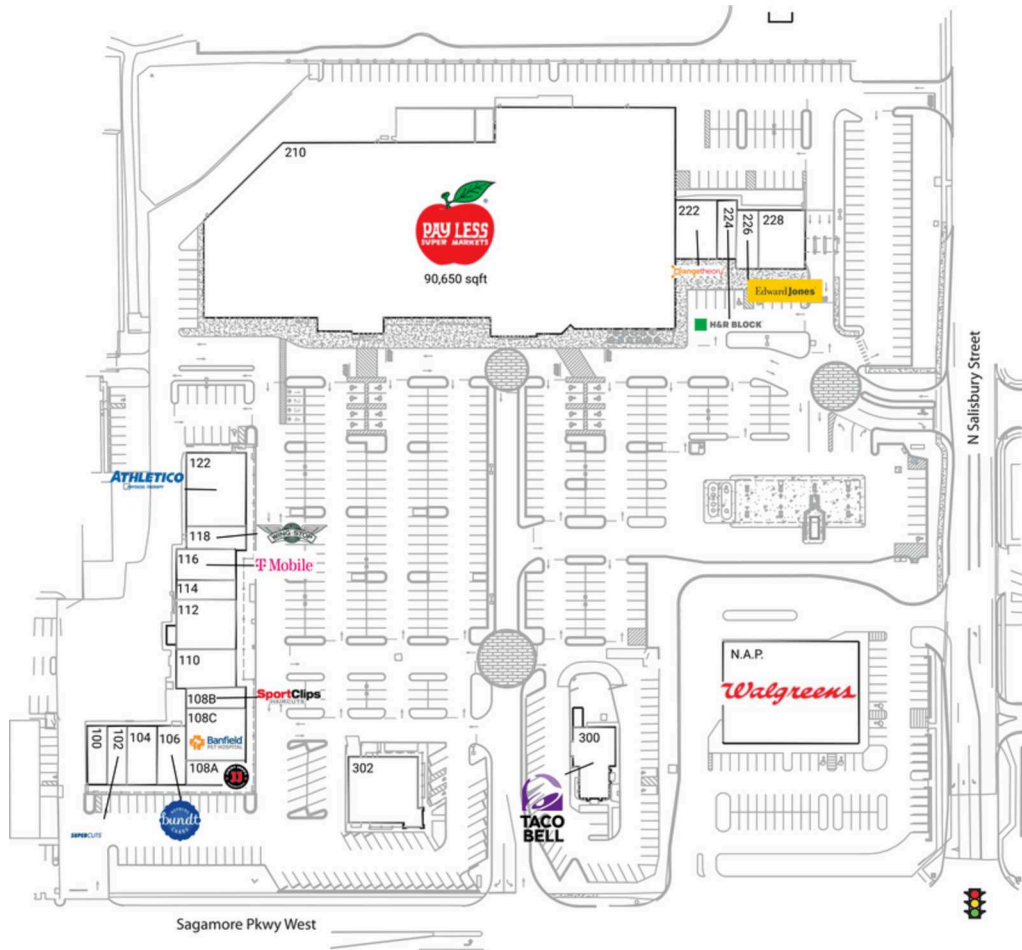

Sagamore Park Centre

Lafayette-West Lafayette, IN

40.4547, -86.9176

1016-1056 Sagamore Parkway W | West Lafayette, IN 47906-1446

Current Retailers

N.A.P.	Walgreens	0 SF
100	D&J Nails	1,200 SF
102	Supercuts	1,200 SF
104	Indy Smoke Time	1,820 SF
106	Nothing Bundt Cakes	1,780 SF
108A	Jimmy John's	1,500 SF
108B	Sport Clips	1,152 SF
108C	Banfield Pet Hospital	3,212 SF
110	Executive Dry Cleaners	2,400 SF
112	Katana Hibachi And Sushi House	3,048 SF
114	A1 Packaging Store	1,200 SF
116	T-Mobile	1,860 SF
118	Wingstop	1,440 SF
122	Athletico Physical Therapy	4,500 SF
210	Pay Less Super Markets	90,650 SF
222	Orangetheory Fitness	2,400 SF
224	H&R Block	1,225 SF
226	Edward Jones	1,185 SF
228	Centier Bank	2,836 SF
300	Taco Bell	2,746 SF
302	Christos Restaurant	4,673 SF