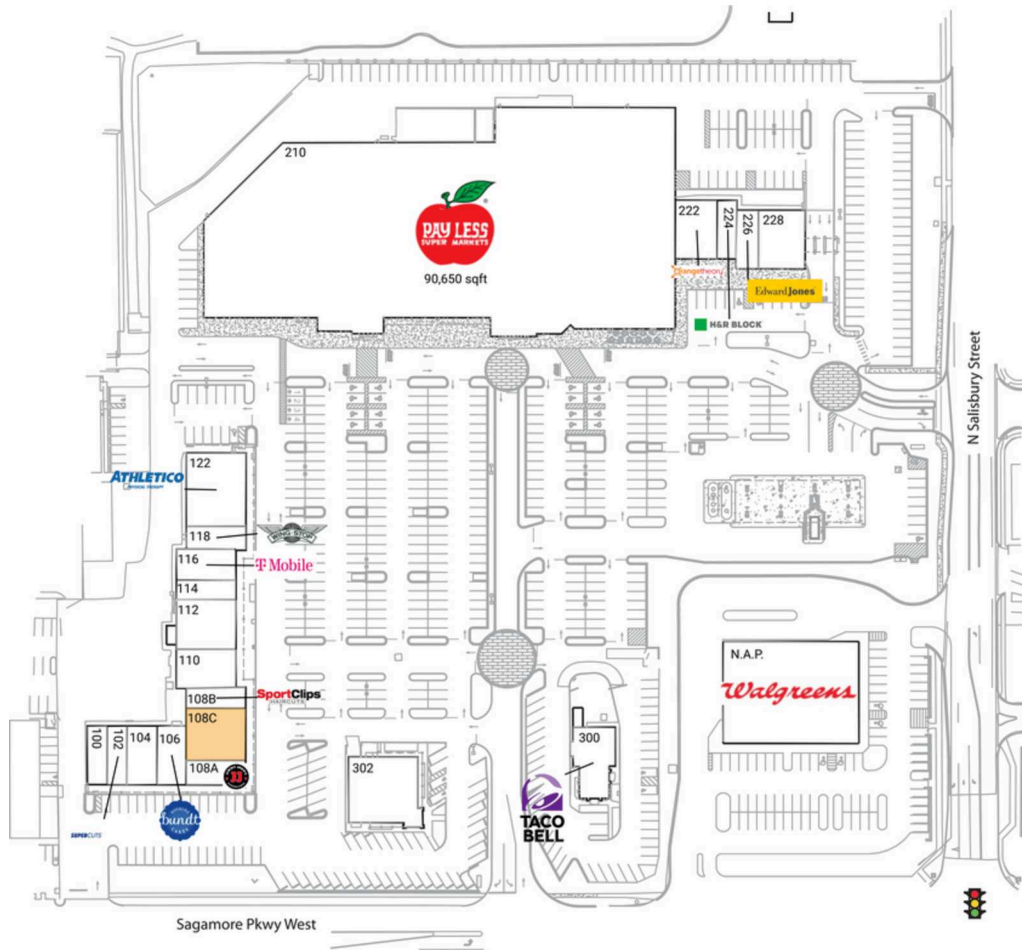

# Sagamore Park Centre

Lafayette-West Lafayette, IN

40.4547, -86.9176

1016-1056 Sagamore Parkway W | West Lafayette, IN 47906-1446

## Available Space

108C 3,212 SF

## Current Retailers

N.A.P.	Walgreens	0 SF
100	D&J Nails	1,200 SF
102	Supercuts	1,200 SF
104	Indy Smoke Time	1,820 SF
106	Nothing Bundt Cakes	1,780 SF
108A	Jimmy John's	1,500 SF
108B	Sport Clips	1,152 SF
110	Executive Dry Cleaners	2,400 SF
112	Katana Hibachi And Sushi House	3,048 SF
114	A1 Packaging Store	1,200 SF
116	T-Mobile	1,860 SF
118	Wingstop	1,440 SF
122	Athletico Physical Therapy	4,500 SF
210	Pay Less Super Markets	90,650 SF
222	Orangetheory Fitness	2,400 SF
224	H&R Block	1,225 SF
226	Edward Jones	1,185 SF
228	Centier Bank	2,836 SF
300	Taco Bell	2,746 SF
302	Christos Restaurant	4,673 SF