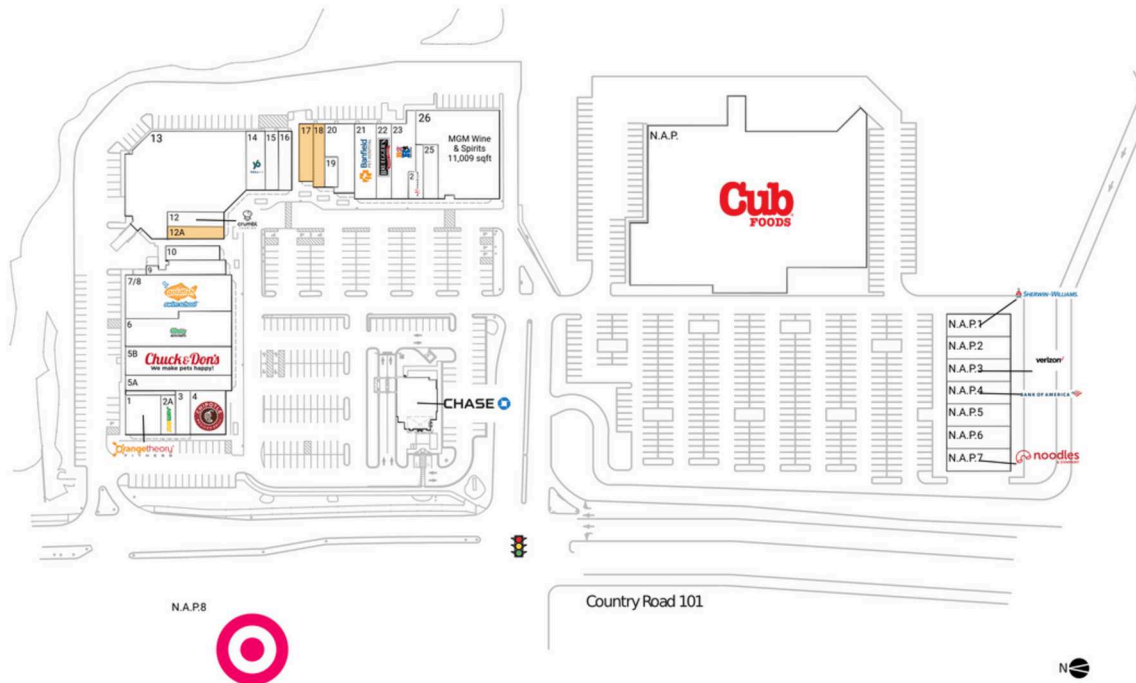

# Westwind Plaza

Minneapolis-St. Paul-Bloomington, MN-WI

44.9168, -93.502

4703 - 4795 County Road 101 | Minnetonka, MN 55345-2634

## Available Space

12A	1,265 SF
17	1,418 SF
18	1,328 SF

## Current Retailers

N.A.P.	Cub Foods	0 SF
N.A.P.1	Sherwin-Williams	0 SF
N.A.P.2	Potbelly Sandwich Shops	0 SF
N.A.P.3	Verizon Wireless	0 SF
N.A.P.4	Bank Of America	0 SF
N.A.P.5	Sport Clips	0 SF
N.A.P.6	Jet's Pizza	0 SF
N.A.P.7	Noodles & Company	0 SF
N.A.P.8	Target	0 SF
PAD	Chase	0 SF
1	Orangetheory Fitness	2,964 SF
2A	Subway	1,090 SF
3	Asurion Tech Repair & Solutions	1,183 SF
4	Chipotle Mexican Grill	2,880 SF
5A	\$5 Tan	3,007 SF
5B	Chuck & Don's Pet Food Outlet	5,630 SF
6	O'Reilly Auto Parts	6,200 SF
7/8	Goldfish Swim School	7,656 SF
9	The UPS Store	1,602 SF
10	Dynamic Family Chiropractic	1,454 SF
12	Crumbl Cookies	1,515 SF
13	AbleLight Thrift	18,165 SF
14	YogaSix	2,089 SF
15	All Seasons Wild Bird Store	1,440 SF
16	Great Clips	1,440 SF
19	Royal Nails	751 SF
20	Viet Hoa Restaurant	3,032 SF
21	Banfield Pet Hospital	2,984 SF
22	Bruegger's Bagels	2,108 SF
23	Bach To Rock	2,902 SF
24	Mathnasium	1,496 SF
25	Lakeside Tobacco	1,512 SF
26	MGM Wine & Spirits	11,009 SF