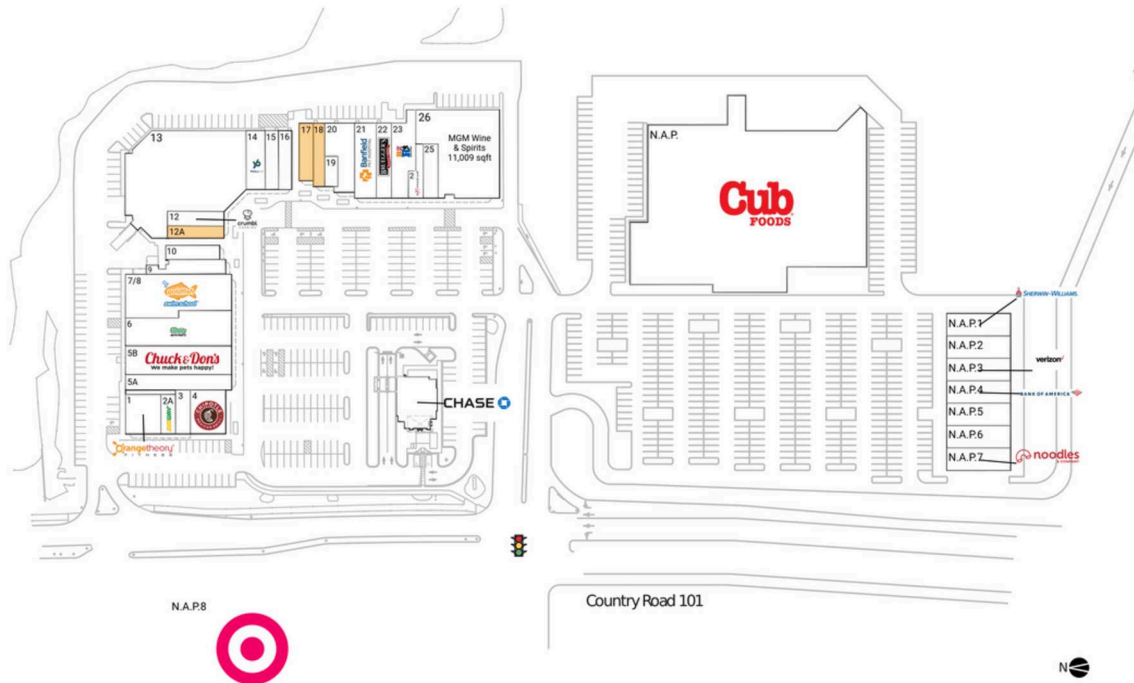

## Available Space

12A	1,265 SF
17	1,418 SF
18	1,328 SF

## Current Retailers

N.A.P.	Cub Foods	0 SF
N.A.P.1	Sherwin-Williams	0 SF
N.A.P.2	Potbelly Sandwich Shops	0 SF
N.A.P.3	Verizon Wireless	0 SF
N.A.P.4	Bank Of America	0 SF
N.A.P.5	Sport Clips	0 SF
N.A.P.6	Jet's Pizza	0 SF
N.A.P.7	Noodles & Company	0 SF
N.A.P.8	Target	0 SF
PAD	Chase	0 SF
1	Orangetheory Fitness	2,964 SF
2A	Subway	1,090 SF
3	Asurion Tech Repair & Solutions	1,183 SF
4	Chipotle Mexican Grill	2,880 SF
5A	\$5 Tan	3,007 SF
5B	Chuck & Don's Pet Food Outlet	5,630 SF
6	O'Reilly Auto Parts	6,200 SF
7/8	Goldfish Swim School	7,656 SF
9	The UPS Store	1,602 SF
10	Dynamic Family Chiropractic	1,454 SF
12	Crumbl Cookies	1,515 SF
13	AbleLight Thrift	18,165 SF
14	YogaSix	2,089 SF
15	All Seasons Wild Bird Store	1,440 SF
16	Great Clips	1,440 SF
19	Royal Nails	751 SF
20	Viet Hoa Restaurant	3,032 SF
21	Banfield Pet Hospital	2,984 SF
22	Bruegger's Bagels	2,108 SF
23	Bach To Rock	2,902 SF
24	Mathnasium	1,496 SF
25	Lakeside Tobacco	1,512 SF
26	MGM Wine & Spirits	11,009 SF