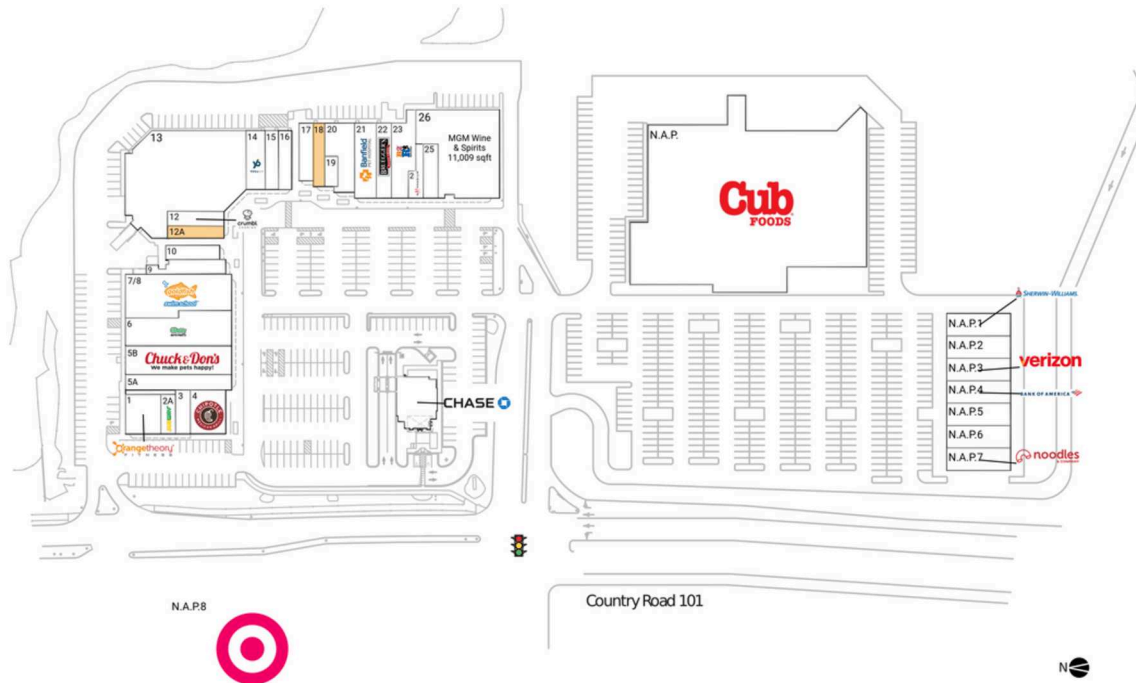

Westwind Plaza

Minneapolis-St. Paul-Bloomington, MN-WI

44.9168, -93.502

4703 - 4795 County Road 101 | Minnetonka, MN 55345-2634

Available Space

12A	1,265 SF
18	1,328 SF

Current Retailers

N.A.P.	Cub Foods	0 SF
N.A.P.1	Sherwin-Williams	0 SF
N.A.P.2	Potbelly Sandwich Shops	0 SF
N.A.P.3	Verizon Wireless	0 SF
N.A.P.4	Bank Of America	0 SF
N.A.P.5	Sport Clips	0 SF
N.A.P.6	Jet's Pizza	0 SF
N.A.P.7	Noodles & Company	0 SF
N.A.P.8	Target	0 SF
PAD	Chase	0 SF
1	Orangetheory Fitness	2,964 SF
2A	Subway	1,090 SF
3	Asurion Tech Repair & Solutions	1,183 SF
4	Chipotle Mexican Grill	2,880 SF
5A	\$5 Tan	3,007 SF
5B	Chuck & Don's Pet Food Outlet	5,630 SF
6	O'Reilly Auto Parts	6,200 SF
7/8	Goldfish Swim School	7,656 SF
9	The UPS Store	1,602 SF
10	Dynamic Family Chiropractic	1,454 SF
12	Crumbl Cookies	1,515 SF
13	AbleLight Thrift	18,165 SF
14	YogaSix	2,089 SF
15	All Seasons Wild Bird Store	1,440 SF
16	Great Clips	1,440 SF
17	Three Stars Sportscards	1,418 SF
19	Royal Nails	751 SF
20	Viet Hoa Restaurant	3,032 SF
21	Banfield Pet Hospital	2,984 SF
22	Bruegger's Bagels	2,108 SF
23	Bach To Rock	2,902 SF
24	Mathnasium	1,496 SF
25	Lakeside Tobacco	1,512 SF
26	MGM Wine & Spirits	11,009 SF