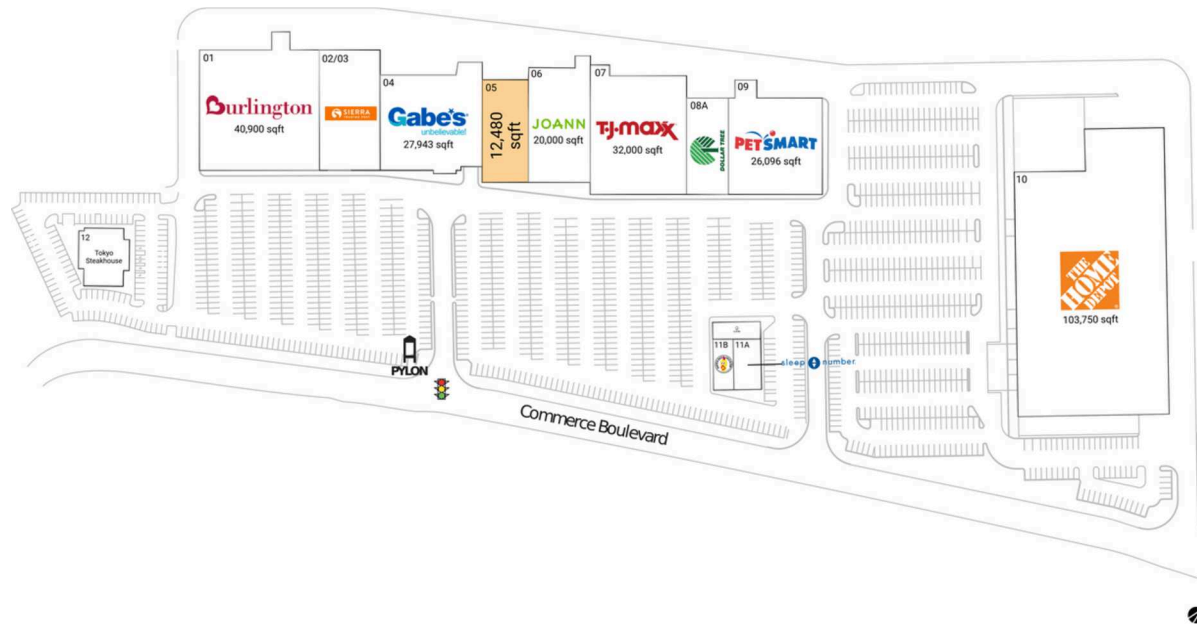

Dickson City Crossings

Scranton--Wilkes-Barre, PA

41.4633, -75.6467
600-800 Commerce Boulevard | Dickson City, PA 18519

Available Space

05 12,480 SF

Current Retailers

01	Burlington	40,900 SF
02/03	Sierra Trading Post	19,136 SF
04	Gabe's	27,943 SF
06	JOANN Fabric And Craft Stores	20,000 SF
07	T.J. Maxx	32,000 SF
08A	Dollar Tree	11,267 SF
09	PetSmart	26,096 SF
10	The Home Depot	103,750 SF
11A	Sleep Number	3,500 SF
11B	Dave's Hot Chicken	2,937 SF
11C	Crumbl Cookies	2,212 SF
12	Tokyo Steakhouse	9,770 SF