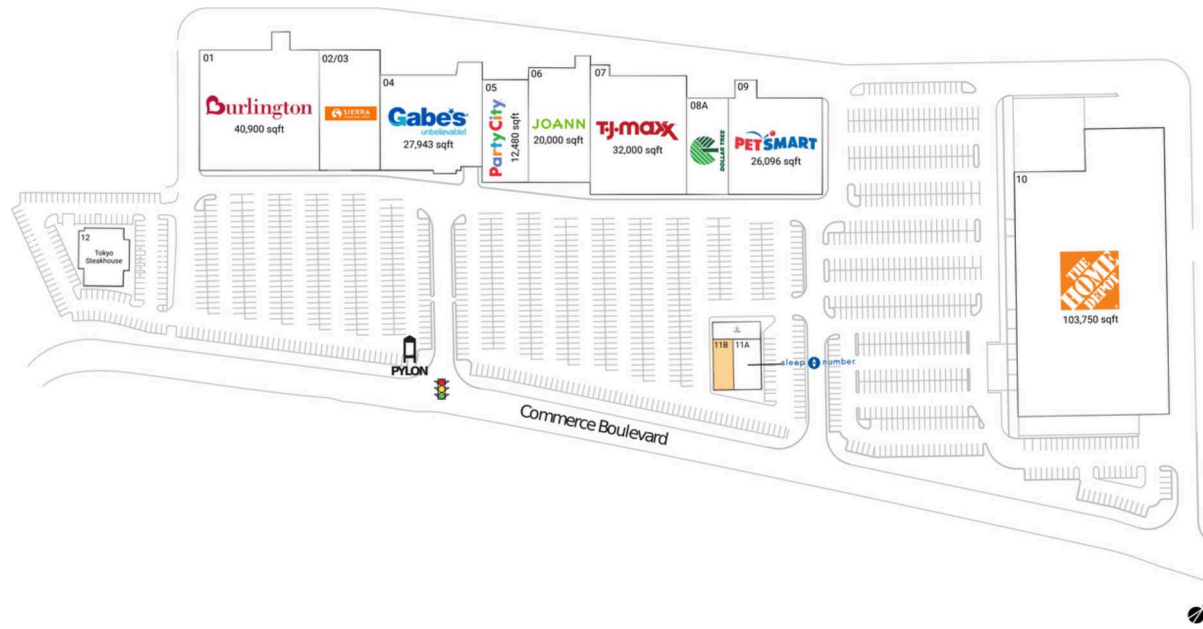

Dickson City Crossings

Scranton--Wilkes-Barre, PA

41.4633, -75.6467
600-800 Commerce Boulevard | Dickson City, PA 18519

Available Space

11B 2,937 SF

Current Retailers

01	Burlington	40,900 SF
02/03	Sierra Trading Post	19,136 SF
04	Gabe's	27,943 SF
05	Party City	12,480 SF
06	JOANN Fabric And Craft Stores	20,000 SF
07	T.J. Maxx	32,000 SF
08A	Dollar Tree	11,267 SF
09	PetSmart	26,096 SF
10	The Home Depot	103,750 SF
11A	Sleep Number	3,500 SF
11C	Crumbl Cookies	2,212 SF
12	Tokyo Steakhouse	9,770 SF