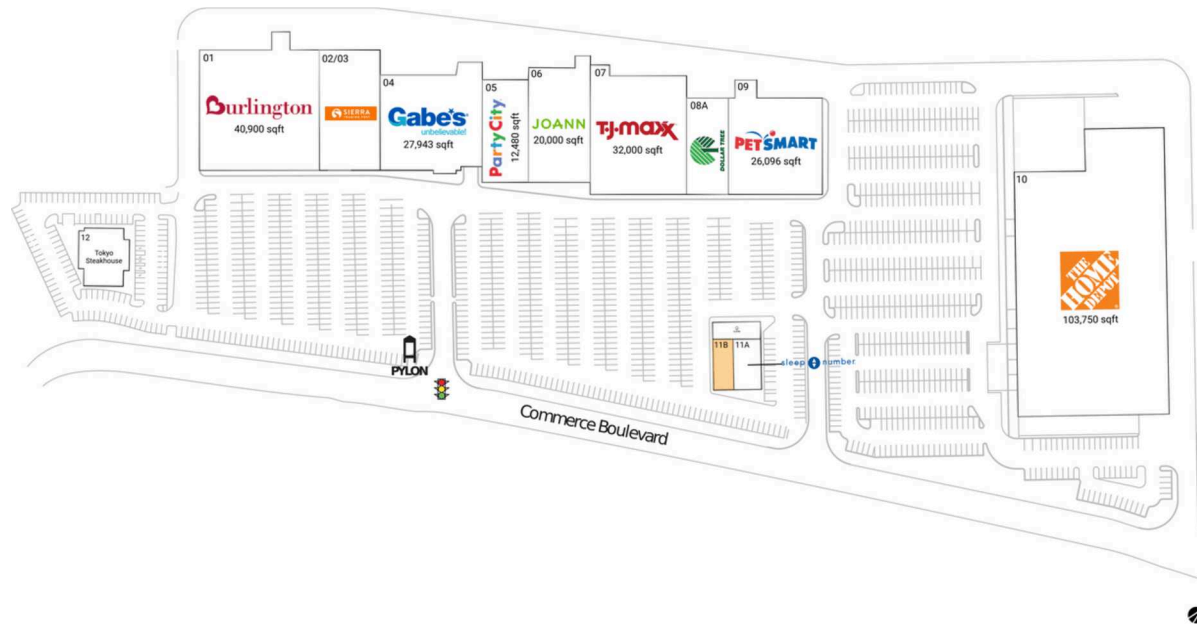

# Dickson City Crossings

Scranton--Wilkes-Barre, PA

41.4633, -75.6467  
600-800 Commerce Boulevard | Dickson City, PA 18519

1345

## Available Space

11B 2,937 SF

## Current Retailers

01	Burlington	40,900 SF
02/03	Sierra Trading Post	19,136 SF
04	Gabe's	27,943 SF
05	Party City	12,480 SF
06	JOANN Fabric And Craft Stores	20,000 SF
07	T.J. Maxx	32,000 SF
08A	Dollar Tree	11,267 SF
09	PetSmart	26,096 SF
10	The Home Depot	103,750 SF
11A	Sleep Number	3,500 SF
11C	Crumbl Cookies	2,212 SF
12	Tokyo Steakhouse	9,770 SF