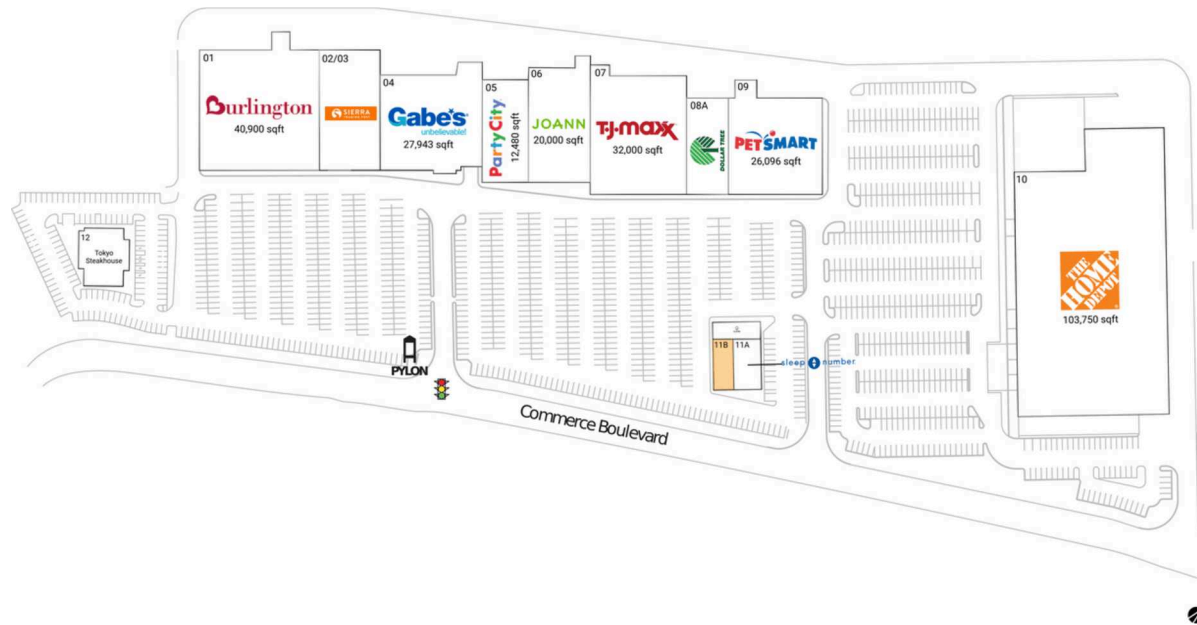

Dickson City Crossings

Scranton--Wilkes-Barre, PA

41.4633, -75.6467
600-800 Commerce Boulevard | Dickson City, PA 18519

1345

Available Space

11B 2,937 SF

Current Retailers

01	Burlington	40,900 SF
02/03	Sierra Trading Post	19,136 SF
04	Gabe's	27,943 SF
05	Party City	12,480 SF
06	JOANN Fabric And Craft Stores	20,000 SF
07	T.J. Maxx	32,000 SF
08A	Dollar Tree	11,267 SF
09	PetSmart	26,096 SF
10	The Home Depot	103,750 SF
11A	Sleep Number	3,500 SF
11C	Crumbl Cookies	2,212 SF
12	Tokyo Steakhouse	9,770 SF