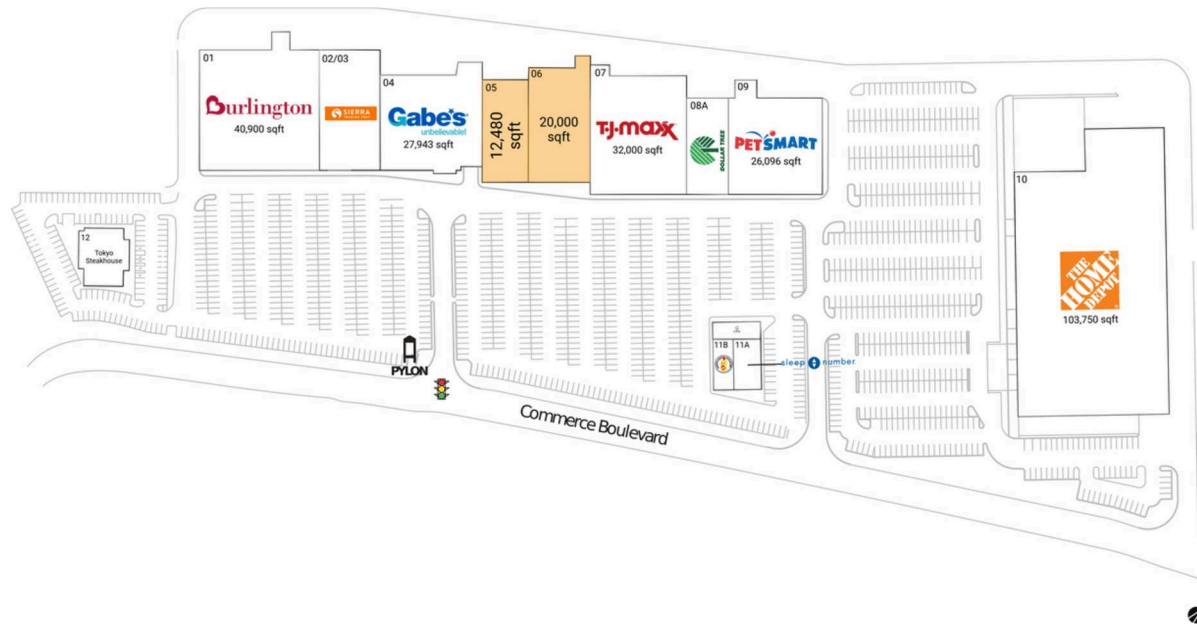

Dickson City Crossings

Scranton--Wilkes-Barre, PA

41.4633, -75.6467
600-800 Commerce Boulevard | Dickson City, PA 18519

Available Space

05	12,480 SF
06	20,000 SF

Current Retailers

01	Burlington	40,900 SF
02/03	Sierra Trading Post	19,136 SF
04	Gabe's	27,943 SF
07	T.J. Maxx	32,000 SF
08A	Dollar Tree	11,267 SF
09	PetSmart	26,096 SF
10	The Home Depot	103,750 SF
11A	Sleep Number	3,500 SF
11B	Dave's Hot Chicken	2,937 SF
11C	Crumbl Cookies	2,212 SF
12	Tokyo Steakhouse	9,770 SF