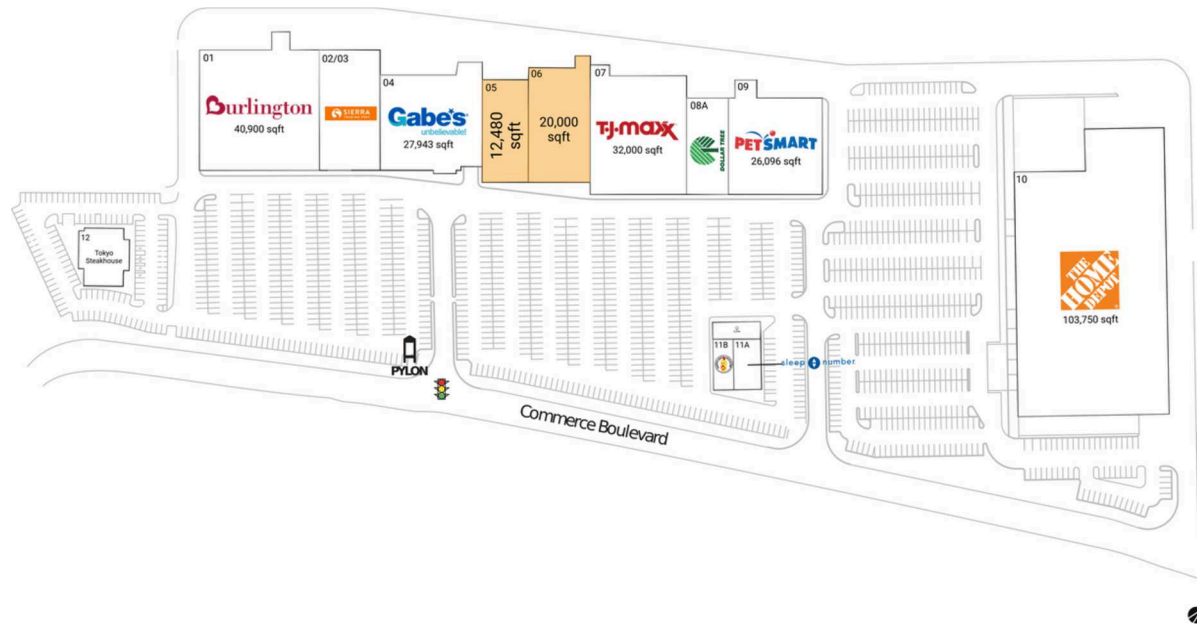

# Dickson City Crossings

Scranton--Wilkes-Barre, PA

41.4633, -75.6467  
600-800 Commerce Boulevard | Dickson City, PA 18519

## Available Space

05	12,480 SF
06	20,000 SF

## Current Retailers

01	Burlington	40,900 SF
02/03	Sierra Trading Post	19,136 SF
04	Gabe's	27,943 SF
07	T.J. Maxx	32,000 SF
08A	Dollar Tree	11,267 SF
09	PetSmart	26,096 SF
10	The Home Depot	103,750 SF
11A	Sleep Number	3,500 SF
11B	Dave's Hot Chicken	2,937 SF
11C	Crumbl Cookies	2,212 SF
12	Tokyo Steakhouse	9,770 SF