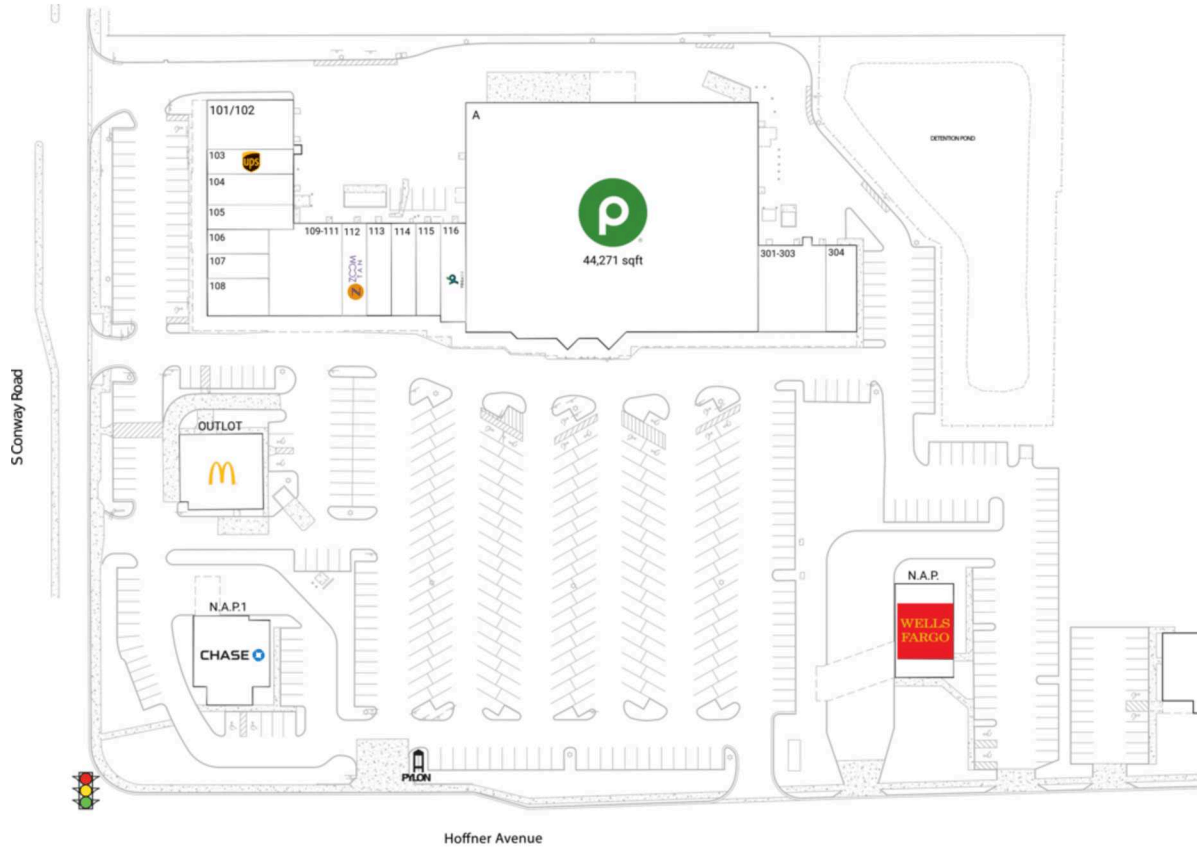

# Conway Crossing

Orlando-Kissimmee-Sanford, FL

28.4805, -81.33  
4415-4627 Hoffner Road | Orlando, FL 32812

## Current Retailers

A	Publix	44,271 SF
N.A.P.	Wells Fargo	0 SF
N.A.P.1	Chase	0 SF
OUTLOT	McDonald's	3,600 SF
101/102	Hibachi Restaurant	2,800 SF
103	The UPS Store	1,400 SF
104	DV Eye Center	1,750 SF
105	Scratched Ice	1,415 SF
106	Limitless Sports Nutrition	985 SF
107	Total By Verizon	1,000 SF
108	Tacos El Rancho	1,500 SF
109-111	Sage Dental	4,400 SF
112	Zoom Tan	1,500 SF
113	Great Clips	1,500 SF
114	Hop-Bo Chinese Restaurant	1,500 SF
115	Darkside Video Games	1,500 SF
116	YogaSix	1,600 SF
301-303	Central FL Championship Karate	3,850 SF
304	Noire The Nail Bar	1,750 SF