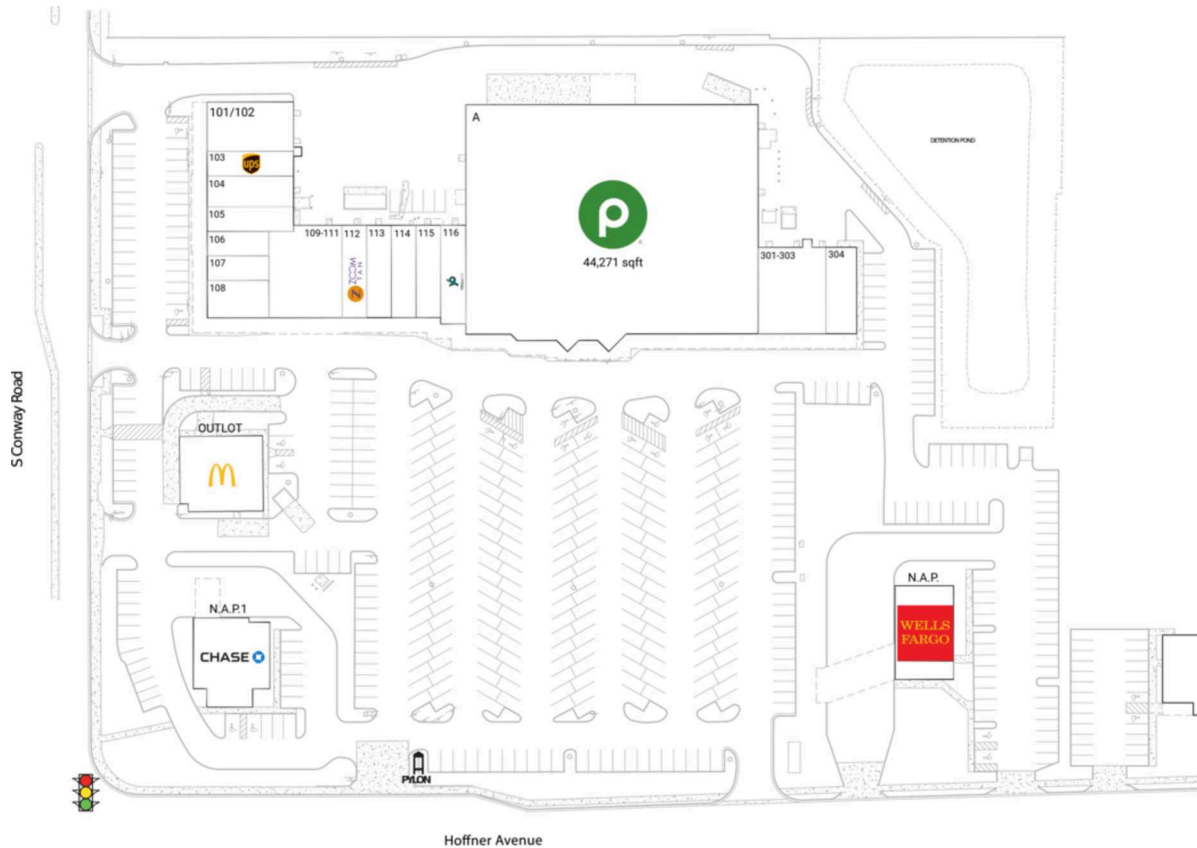

# Conway Crossing

Orlando-Kissimmee-Sanford, FL

28.4805, -81.33

4415-4627 Hoffner Road | Orlando, FL 32812

## Current Retailers

A	Publix	44,271 SF
N.A.P.	Wells Fargo	0 SF
N.A.P.1	Chase	0 SF
OUTLOT	McDonald's	3,600 SF
101/102	Hibachi Restaurant	2,800 SF
103	The UPS Store	1,400 SF
104	DV Eye Center	1,750 SF
105	Scratched Ice	1,415 SF
106	Vita Gym	985 SF
107	Total By Verizon	1,000 SF
108	Tacos El Rancho	1,500 SF
109-111	Sage Dental	4,400 SF
112	Zoom Tan	1,500 SF
113	Great Clips	1,500 SF
114	Hop-Bo Chinese Restaurant	1,500 SF
115	Darkside Video Games	1,500 SF
116	YogaSix	1,600 SF
301-303	Central FL Championship Karate	3,850 SF
304	Noire The Nail Bar	1,750 SF