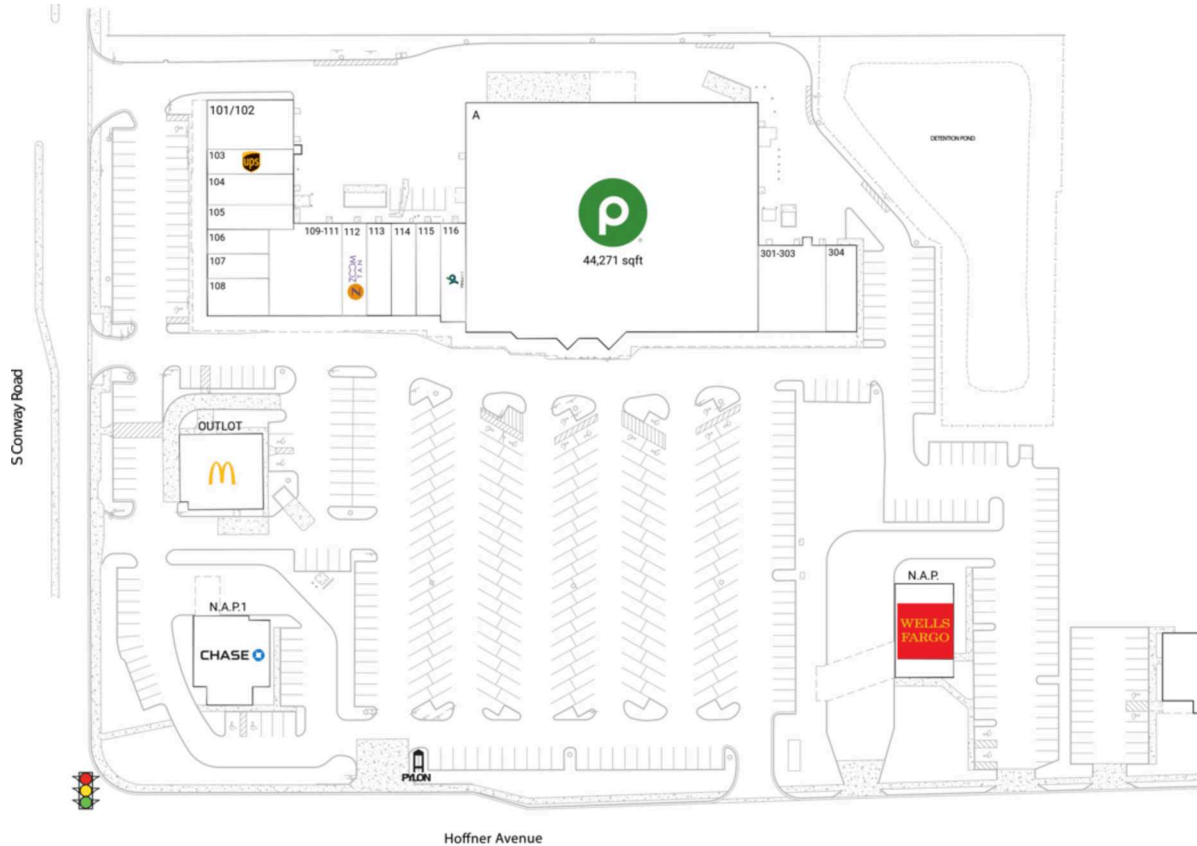

Conway Crossing

Orlando-Kissimmee-Sanford, FL

28.4805, -81.33
4415-4627 Hoffner Road | Orlando, FL 32812

Current Retailers

A	Publix	44,271 SF
N.A.P.	Wells Fargo	0 SF
N.A.P.1	Chase	0 SF
OUTLOT	McDonald's	3,600 SF
101/102	Hibachi Restaurant	2,800 SF
103	The UPS Store	1,400 SF
104	DV Eye Center	1,750 SF
105	Scratched Ice	1,415 SF
106	Limitless Sports Nutrition	985 SF
107	Total By Verizon	1,000 SF
108	Tacos El Rancho	1,500 SF
109-111	Sage Dental	4,400 SF
112	Zoom Tan	1,500 SF
113	Great Clips	1,500 SF
114	Hop-Bo Chinese Restaurant	1,500 SF
115	Darkside Video Games	1,500 SF
116	YogaSix	1,600 SF
301-303	Central FL Championship Karate	3,850 SF
304	Noire The Nail Bar	1,750 SF