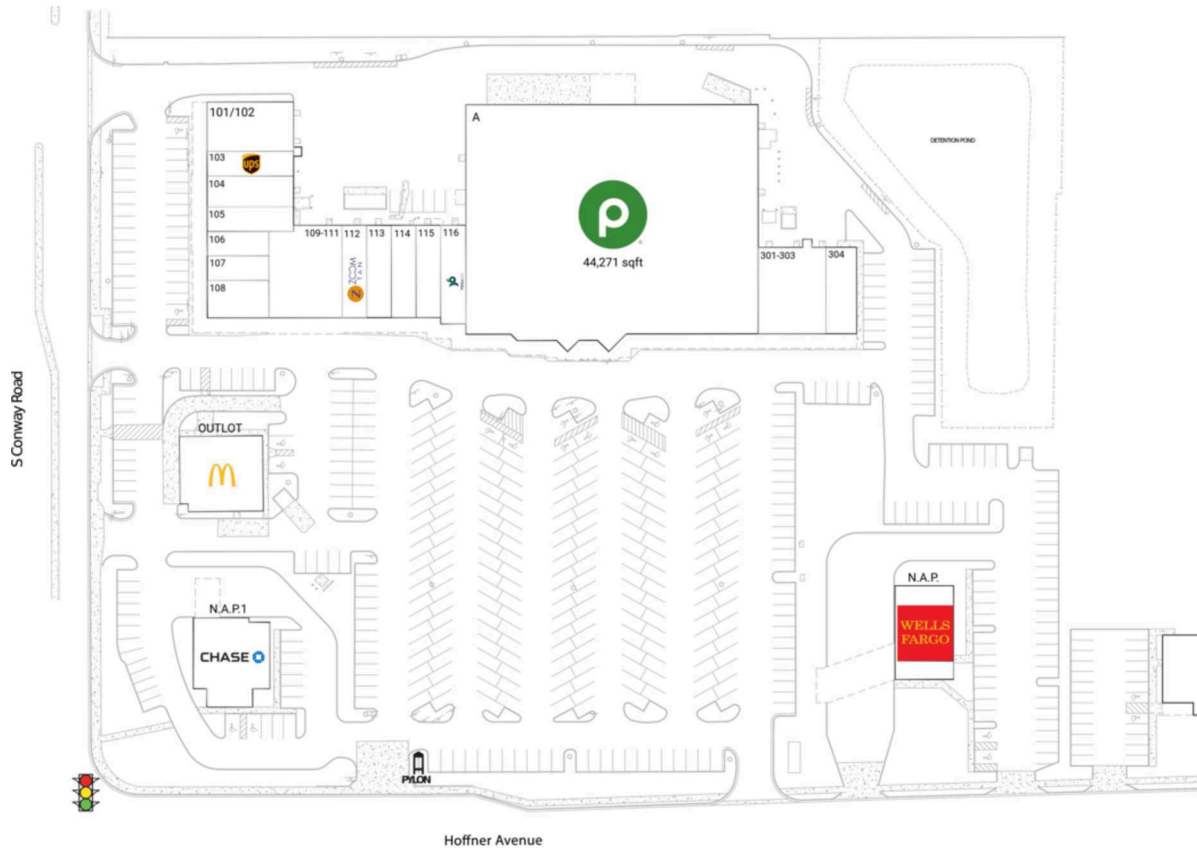

# Conway Crossing

Orlando-Kissimmee-Sanford, FL

28.4805, -81.33  
4415-4627 Hoffner Road | Orlando, FL 32812

## Current Retailers

A	Publix	44,271 SF
N.A.P.	Wells Fargo	0 SF
N.A.P.1	Chase	0 SF
OUTLOT	McDonald's	3,600 SF
101/102	Hibachi Restaurant	2,800 SF
103	The UPS Store	1,400 SF
104	DV Eye Center	1,750 SF
105	Scratched Ice	1,415 SF
106	Limitless Sports Nutrition	985 SF
107	Total By Verizon	1,000 SF
108	Tacos El Rancho	1,500 SF
109-111	Sage Dental	4,400 SF
112	Zoom Tan	1,500 SF
113	Great Clips	1,500 SF
114	Hop-Bo Chinese Restaurant	1,500 SF
115	Darkside Video Games	1,500 SF
116	YogaSix	1,600 SF
301-303	Central FL Championship Karate	3,850 SF
304	Noire The Nail Bar	1,750 SF