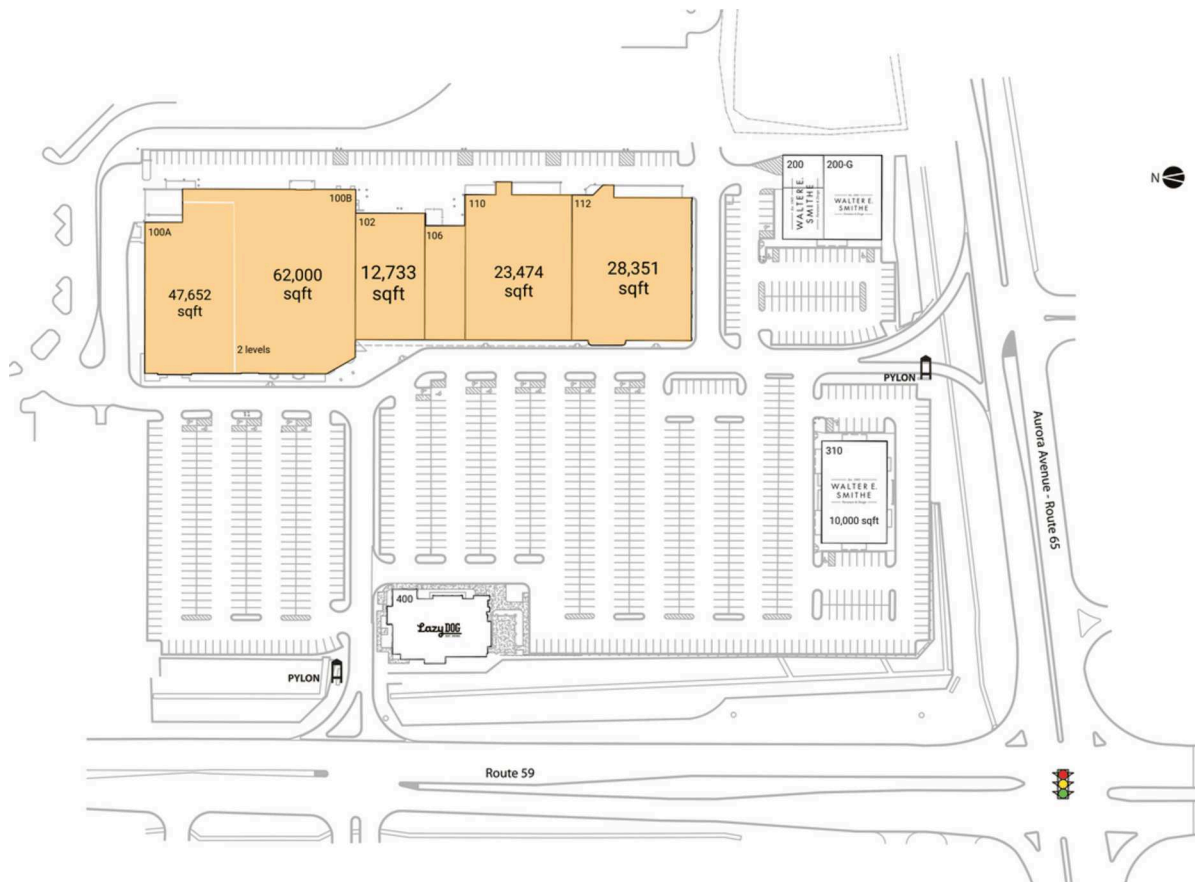

# Heritage Square

Chicago-Naperville-Elgin, IL-IN-WI

41.7645, -88.2043  
404 S State Route 59 | Naperville, IL 60540-4093

## Available Space

100A	47,652 SF
100B	62,000 SF
102	12,733 SF
106	6,953 SF
110	23,474 SF
112	28,351 SF

## Current Retailers

200	Walter E. Smithe	5,062 SF
200-G	Walter E. Smithe	7,210 SF
310	Walter E. Smithe	10,000 SF
400	Lazy Dog Restaurant And Bar	8,213 SF

4158