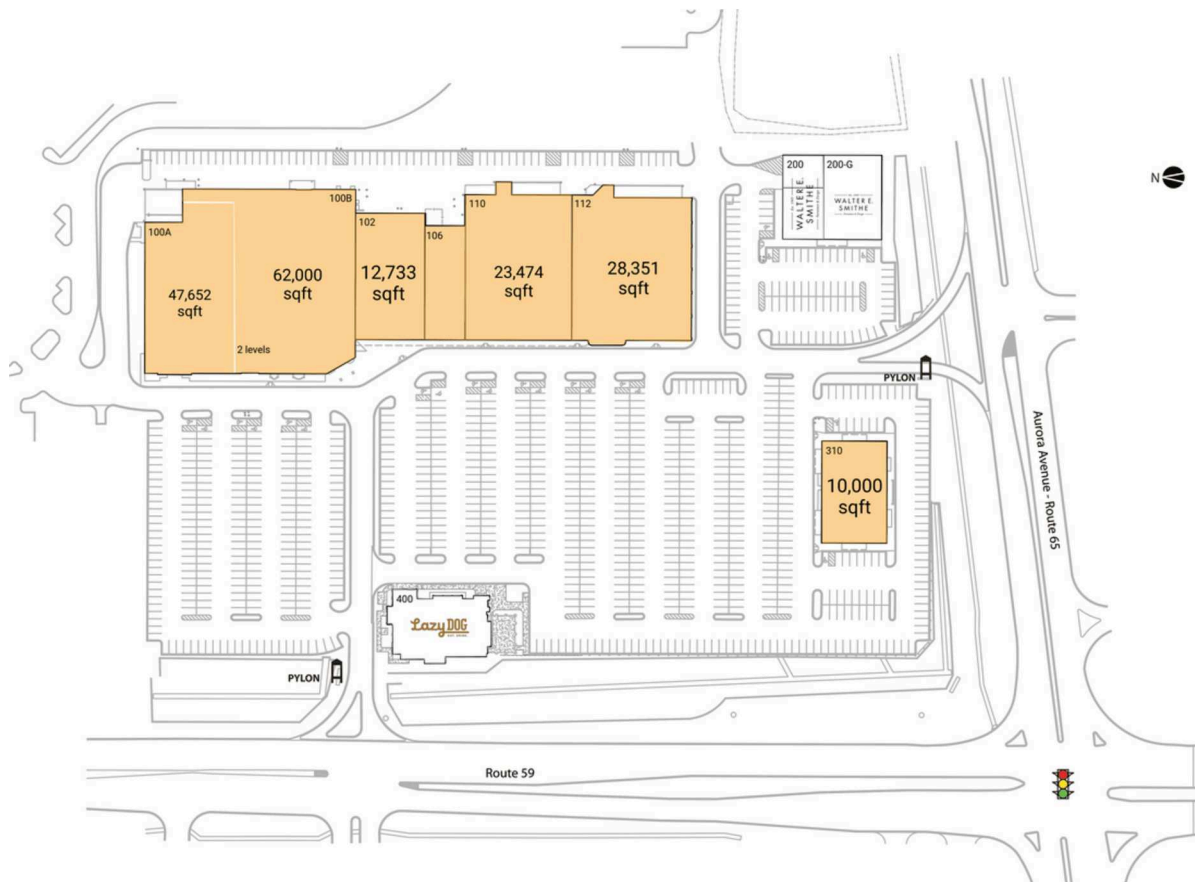

Heritage Square

Chicago-Naperville-Elgin, IL-IN-WI

41.7645, -88.2043
404 S State Route 59 | Naperville, IL 60540-4093

Available Space

100A	47,652 SF
100B	62,000 SF
102	12,733 SF
106	6,953 SF
110	23,474 SF
112	28,351 SF
310	10,000 SF

Current Retailers

200	Walter E. Smithe	5,062 SF
200-G	Walter E. Smithe	7,210 SF
400	Lazy Dog Restaurant And Bar	8,213 SF

4158