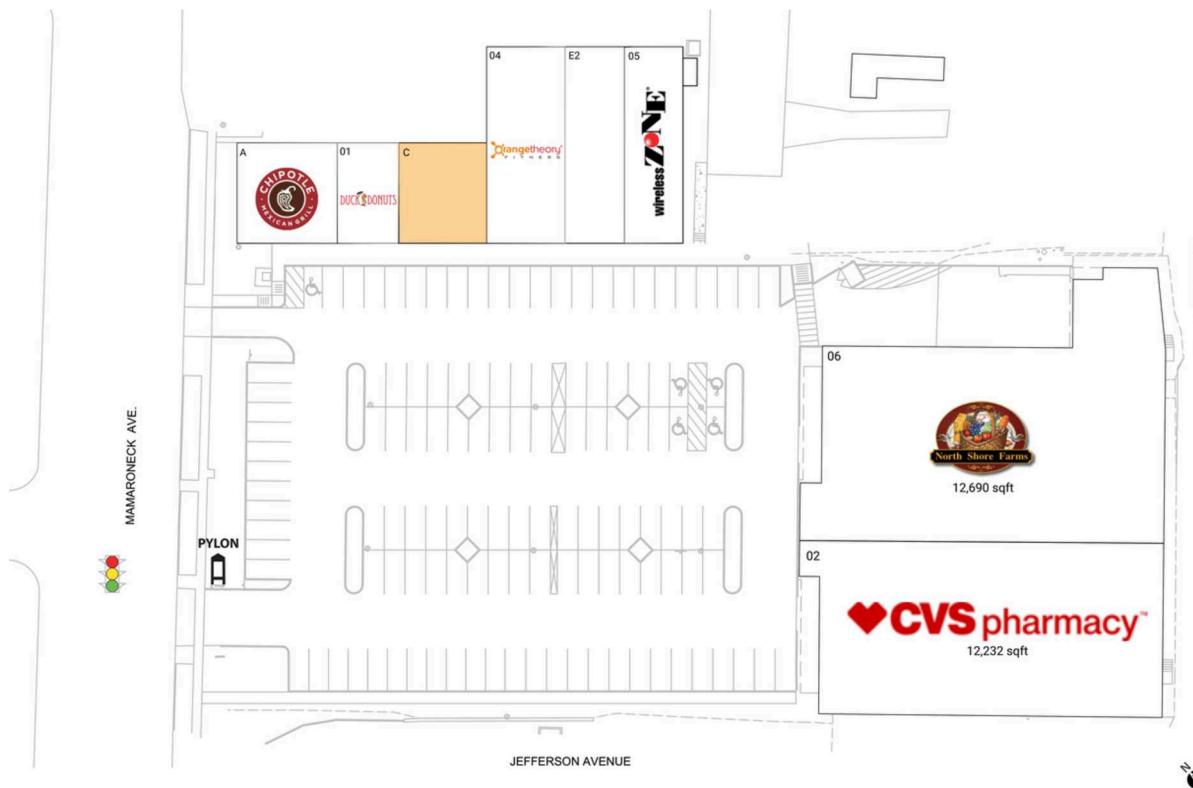

Mamaroneck Centre

New York-Newark-Jersey City, NY-NJ

40.9568, -73.7372
805 Mamaroneck Avenue | Mamaroneck, NY 10543

Available Space

C 1,521 SF

Current Retailers

A	Chipotle Mexican Grill	2,200 SF
E2	Pinko Nail And Spa	2,200 SF
01	Duck Donuts	1,000 SF
02	CVS/Pharmacy	12,232 SF
04	Orangetheory Fitness	3,200 SF
05	Wireless Zone	1,427 SF
06	North Shore Farms	12,690 SF