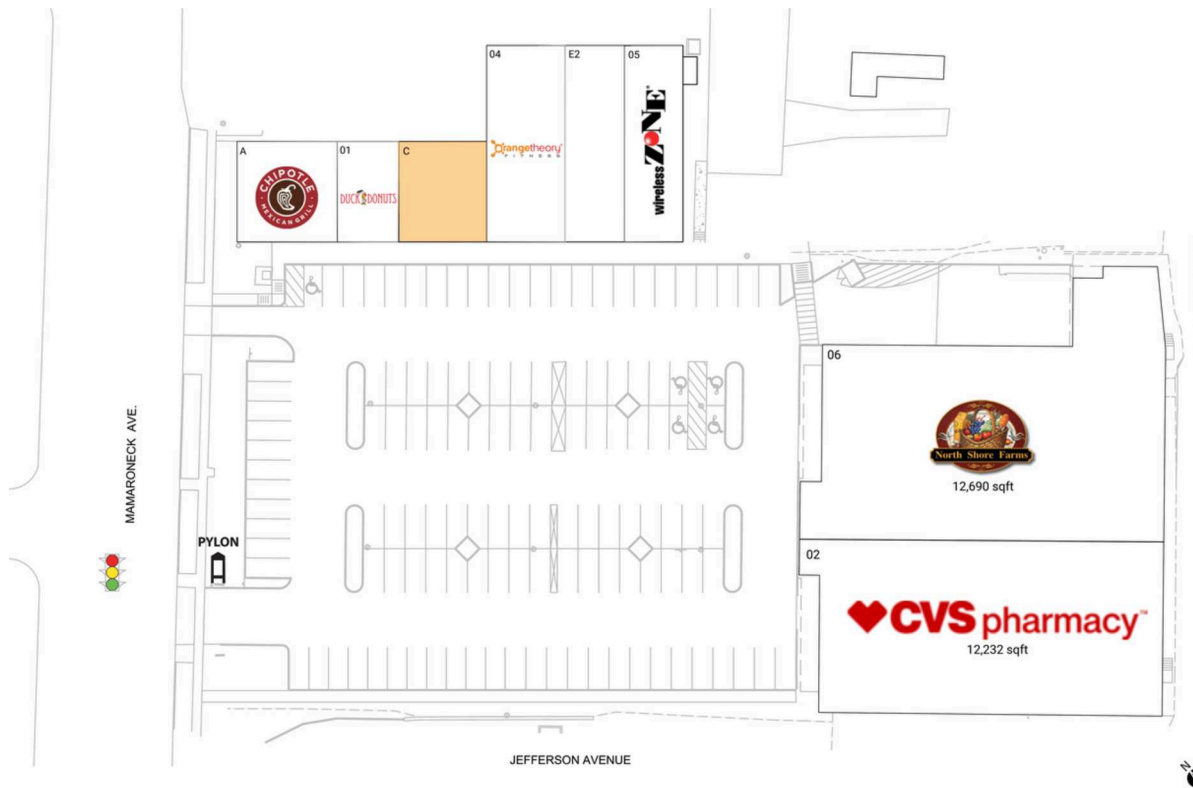

Mamaroneck Centre

New York-Newark-Jersey City, NY-NJ-PA

40.9568, -73.7372

805 Mamaroneck Avenue | Mamaroneck, NY 10543

Available Space

C 1,521 SF

Current Retailers

A	Chipotle Mexican Grill	2,200 SF
E2	Pinko Nail And Spa	2,200 SF
01	Duck Donuts	1,000 SF
02	CVS/Pharmacy	12,232 SF
04	Orangetheory Fitness	3,200 SF
05	Wireless Zone	1,427 SF
06	North Shore Farms	12,690 SF