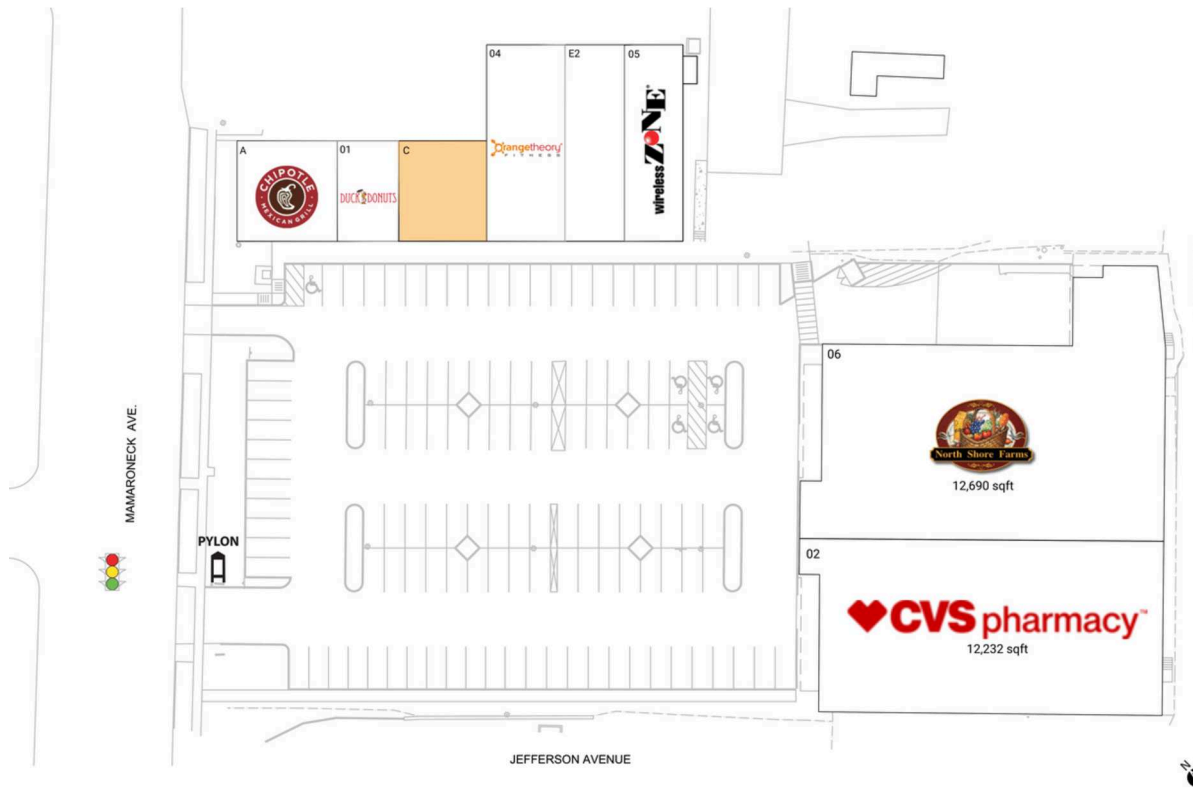

Mamaroneck Centre

New York-Newark-Jersey City, NY-NJ-PA

40.9568, -73.7372

805 Mamaroneck Avenue | Mamaroneck, NY 10543

Available Space

C 1,521 SF

Current Retailers

A	Chipotle Mexican Grill	2,200 SF
E2	Pinko Nail And Spa	2,200 SF
01	Duck Donuts	1,000 SF
02	CVS/Pharmacy	12,232 SF
04	Orangetheory Fitness	3,200 SF
05	Wireless Zone	1,427 SF
06	North Shore Farms	12,690 SF