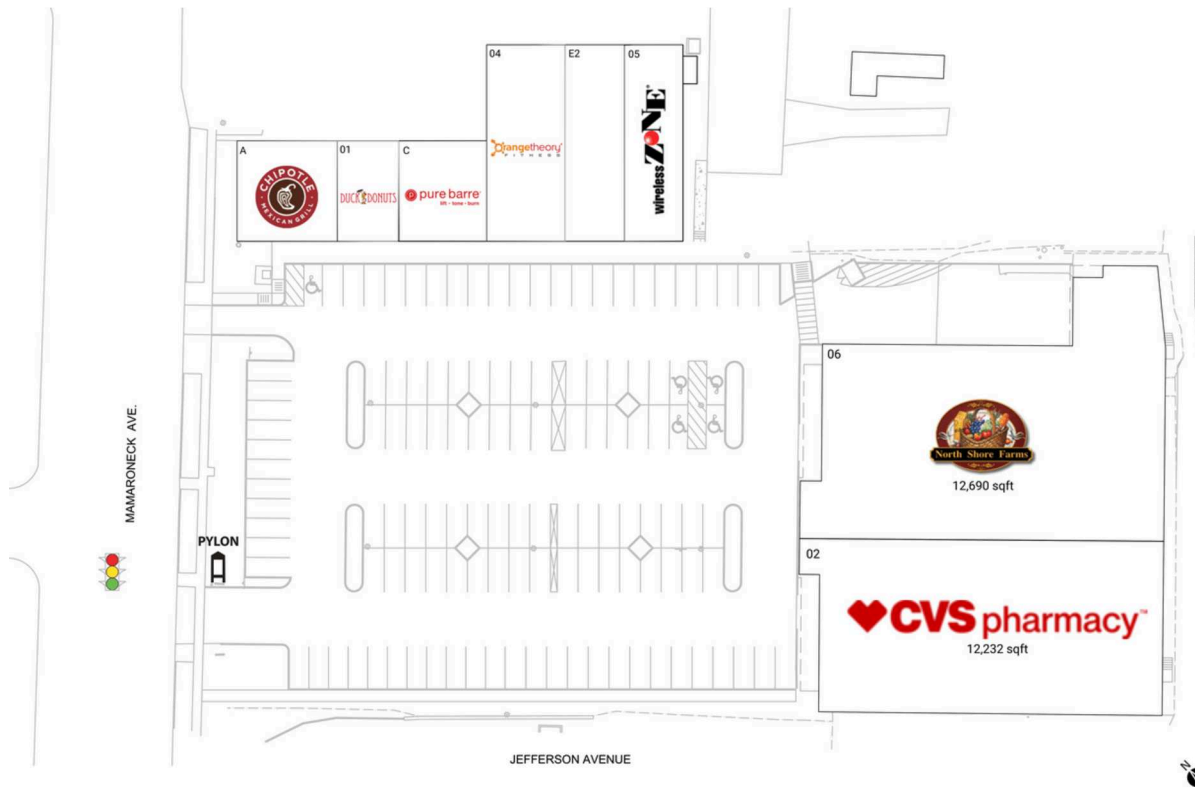

Mamaroneck Centre

New York-Newark-Jersey City, NY-NJ

40.9568, -73.7372
805 Mamaroneck Avenue | Mamaroneck, NY 10543

Current Retailers

A	Chipotle Mexican Grill	2,200 SF
C	Pure Barre	1,521 SF
E2	Pinko Nail And Spa	2,200 SF
01	Duck Donuts	1,000 SF
02	CVS/Pharmacy	12,232 SF
04	Orangetheory Fitness	3,200 SF
05	Wireless Zone	1,427 SF
06	North Shore Farms	12,690 SF