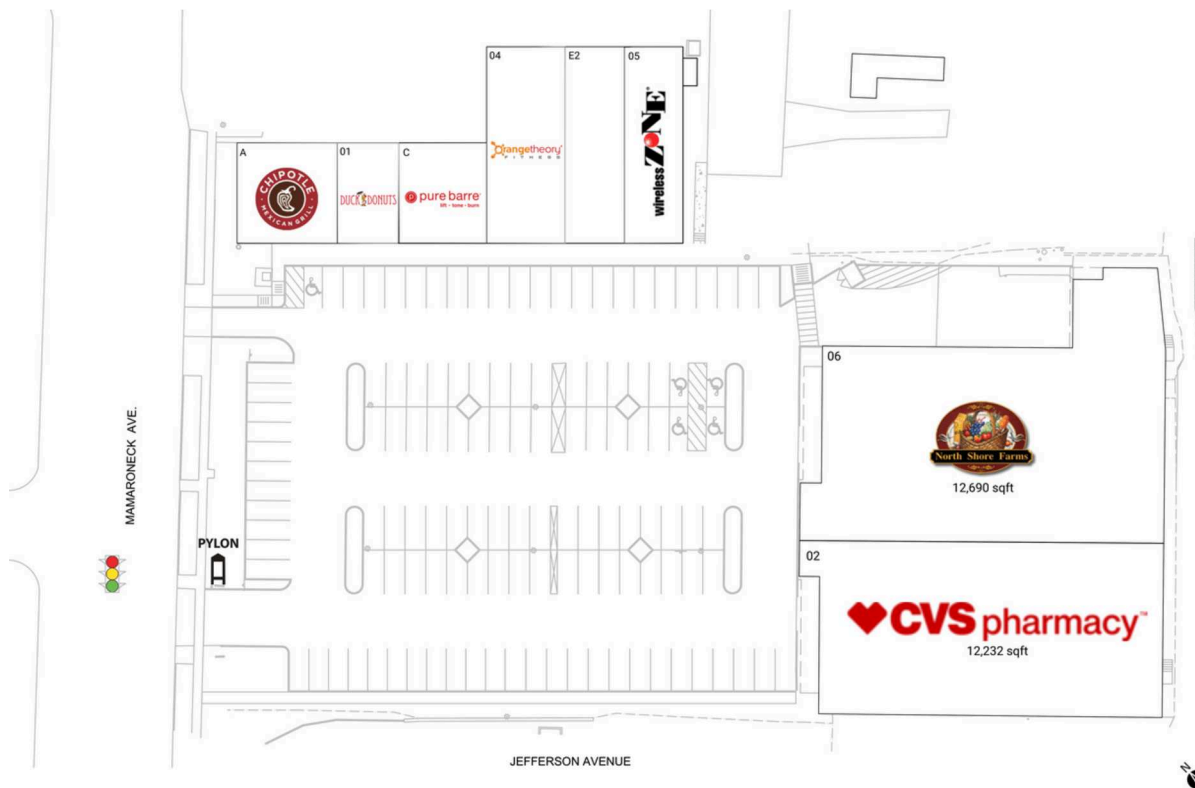

Mamaroneck Centre

New York-Newark-Jersey City, NY-NJ

40.9568, -73.7372
805 Mamaroneck Avenue | Mamaroneck, NY 10543

Current Retailers

A	Chipotle Mexican Grill	2,200 SF
C	Pure Barre	1,521 SF
E2	Pinko Nail And Spa	2,200 SF
01	Duck Donuts	1,000 SF
02	CVS/Pharmacy	12,232 SF
04	Orangetheory Fitness	3,200 SF
05	Wireless Zone	1,427 SF
06	North Shore Farms	12,690 SF