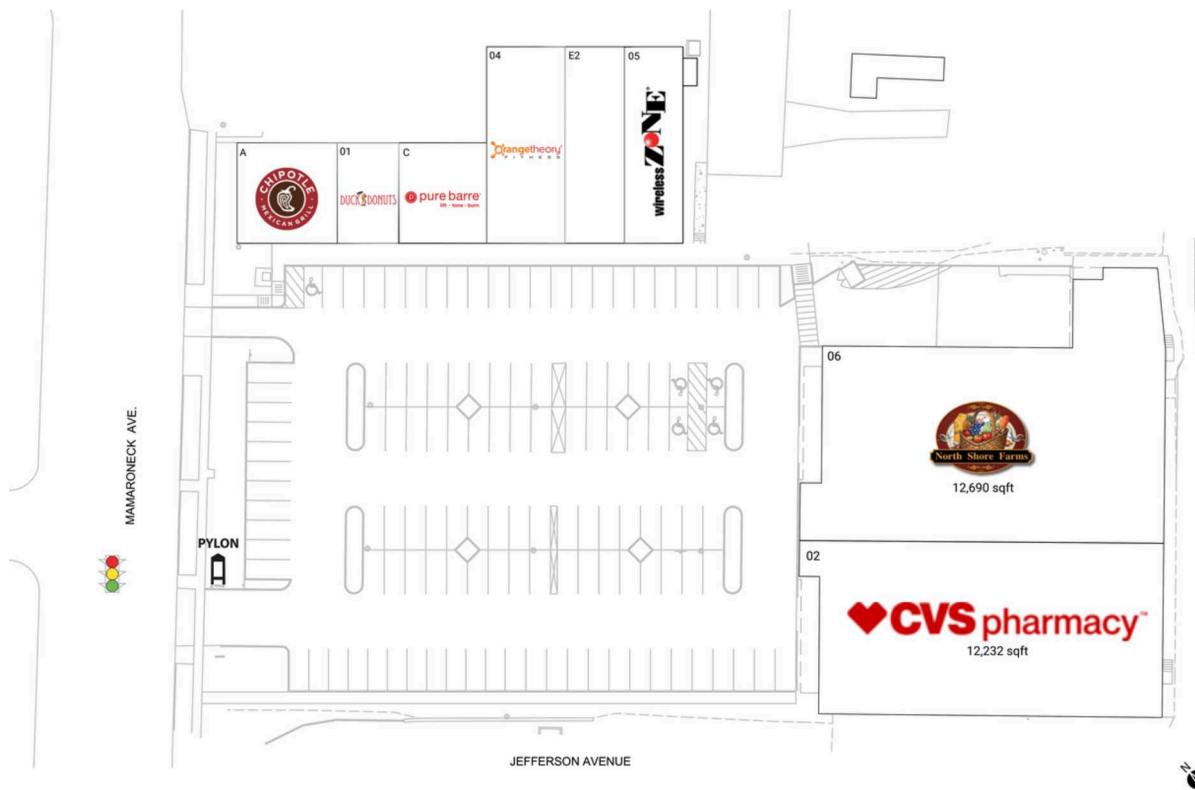

# Mamaroneck Centre

New York-Newark-Jersey City, NY-NJ

40.9568, -73.7372  
805 Mamaroneck Avenue | Mamaroneck, NY 10543

## Current Retailers

A	Chipotle Mexican Grill	2,200 SF
C	Pure Barre	1,521 SF
E2	Pinko Nail And Spa	2,200 SF
01	Duck Donuts	1,000 SF
02	CVS/Pharmacy	12,232 SF
04	Orangetheory Fitness	3,200 SF
05	Wireless Zone	1,427 SF
06	North Shore Farms	12,690 SF