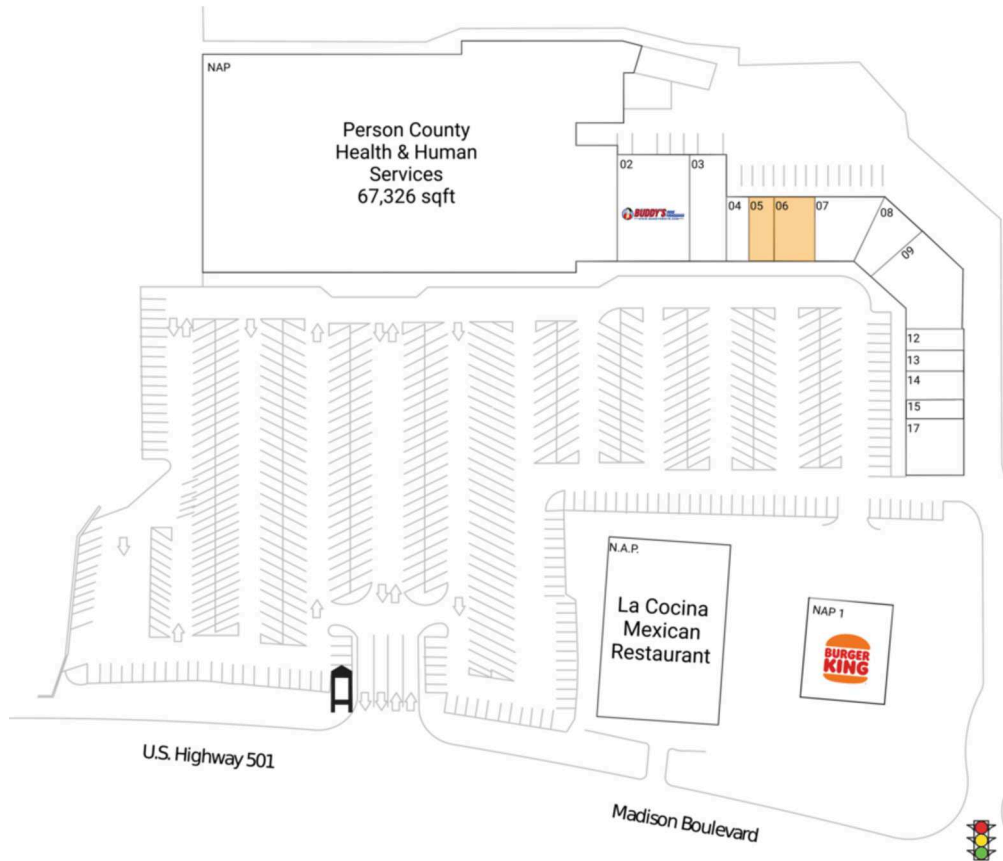

# Roxboro Square

Durham-Chapel Hill, NC

36.3916, -78.9899  
355 South Madison Boulevard | Roxboro, NC 27573

## Available Space

05	1,200 SF
06	2,100 SF

## Current Retailers

N.A.P.	La Cocina Mexican Restaurant	0 SF
NAP	Person County Health & Human Services	67,326 SF
NAP 1	Burger King	0 SF
02	Buddy's Home Furnishings	6,000 SF
03	Total Smiles Of Roxboro	3,000 SF
04	Ron Corlew Agency	1,200 SF
07	Roxboro Physical Therapy	2,850 SF
08	Jolly Nail	1,545 SF
09	Taste Of NY Deli & Pizza	5,005 SF
12	Liberty Tax Service	1,000 SF
13	Hong Kong Restaurant	1,000 SF
14	United Home Care	1,500 SF
15	New Southern Loans	750 SF
17	Copper Kettle Restaurant	2,750 SF