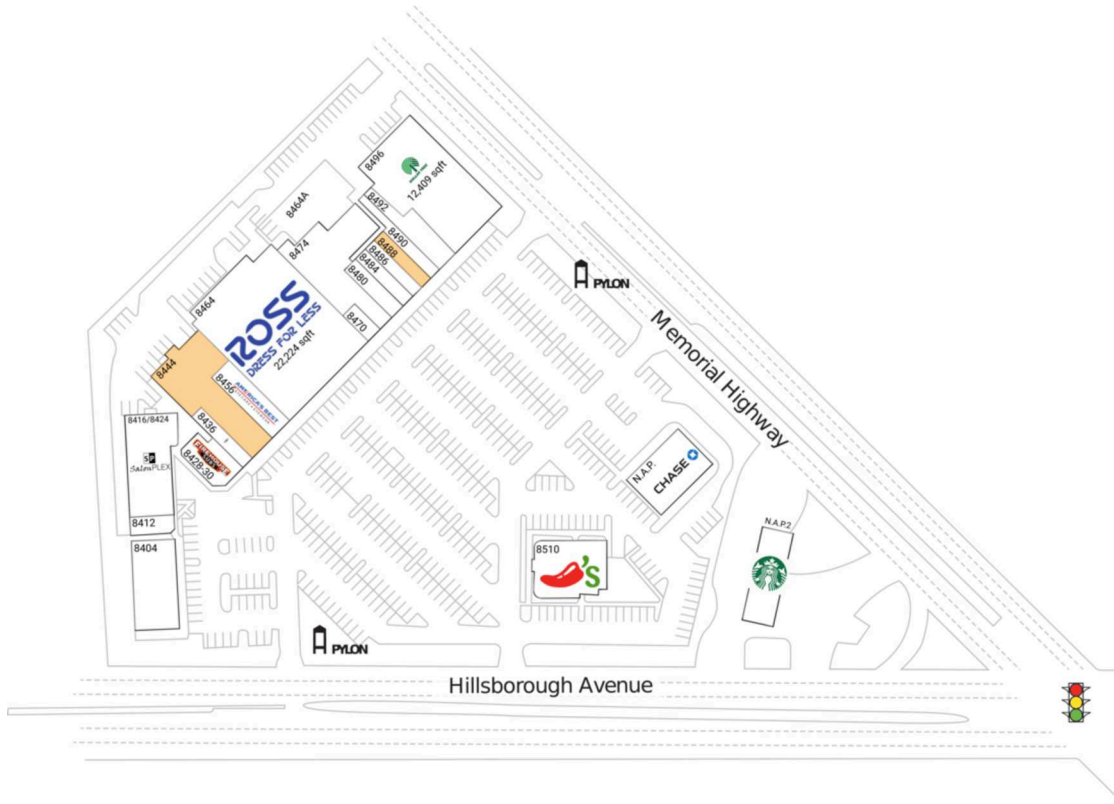

# Ross Plaza

Tampa-St. Petersburg-Clearwater, FL

27.996, -82.5796  
8404 West Hillsborough Avenue | Tampa, FL 33615

## Available Space

8444	7,000 SF
8488	1,200 SF

## Current Retailers

N.A.P.	Chase	4,500 SF
N.A.P.2	Starbucks	0 SF
8404	Pho Quyen	5,300 SF
8412	Pita's	1,100 SF
8416/	SalonPlex	2,085 SF
8424		
8428-30	Firehouse Subs	2,362 SF
8436	Wingstop	1,275 SF
8456	America's Best Contacts & Eyeglasses	3,000 SF
8464	Ross Dress For Less	22,224 SF
8464A	Ross Dress For Less(Mezzanine)	678 SF
8470	Rosey Nails	750 SF
8474	A Child's World Learning Academy	8,000 SF
8480	Mundo De Fajas	1,600 SF
8484	Estrella Insurance	1,150 SF
8486	Majority	1,290 SF
8490	Chinese Wok	1,600 SF
8492	Xpress Mobile Repair & More	1,720 SF
8496	Dollar Tree	12,409 SF
8510	Chili's Grill & Bar	5,693 SF