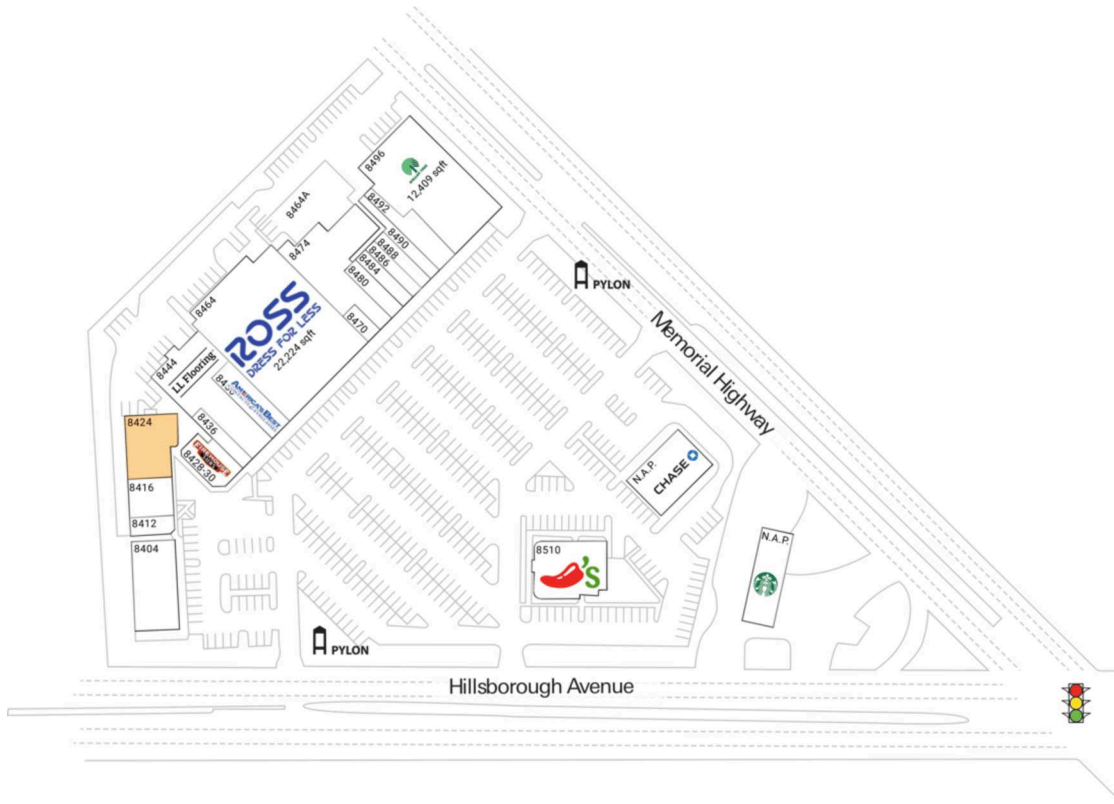

Ross Plaza

Tampa-St. Petersburg-Clearwater, FL

27.996, -82.5796
8404 West Hillsborough Avenue | Tampa, FL 33615

1819

Available Space

8424 4,047 SF

Current Retailers

N.A.P.	Chase	4,500 SF
N.A.P.	Starbucks	0 SF
8404	Pho Quyen	5,300 SF
8412	Pita's	1,100 SF
8416	Smile Direct Club	2,085 SF
8428-30	Firehouse Subs	2,362 SF
8436	Ice Cream Theory	1,275 SF
8444	LL Flooring	7,000 SF
8456	America's Best Contacts & Eyeglasses	3,000 SF
8464	Ross Dress For Less	22,224 SF
8464A	Ross Dress For Less(Mezzanine)	678 SF
8470	Rosey Nails	750 SF
8474	A Child's World Learning Academy	8,000 SF
8480	Mundo De Fajas	1,600 SF
8484	Estrella Insurance	1,150 SF
8486	Majority	1,290 SF
8488	Safa's Jewelry	1,200 SF
8490	Chinese Wok	1,600 SF
8492	Xpress Mobile Repair & More	1,720 SF
8496	Dollar Tree	12,409 SF
8510	Chili's Grill & Bar	5,693 SF