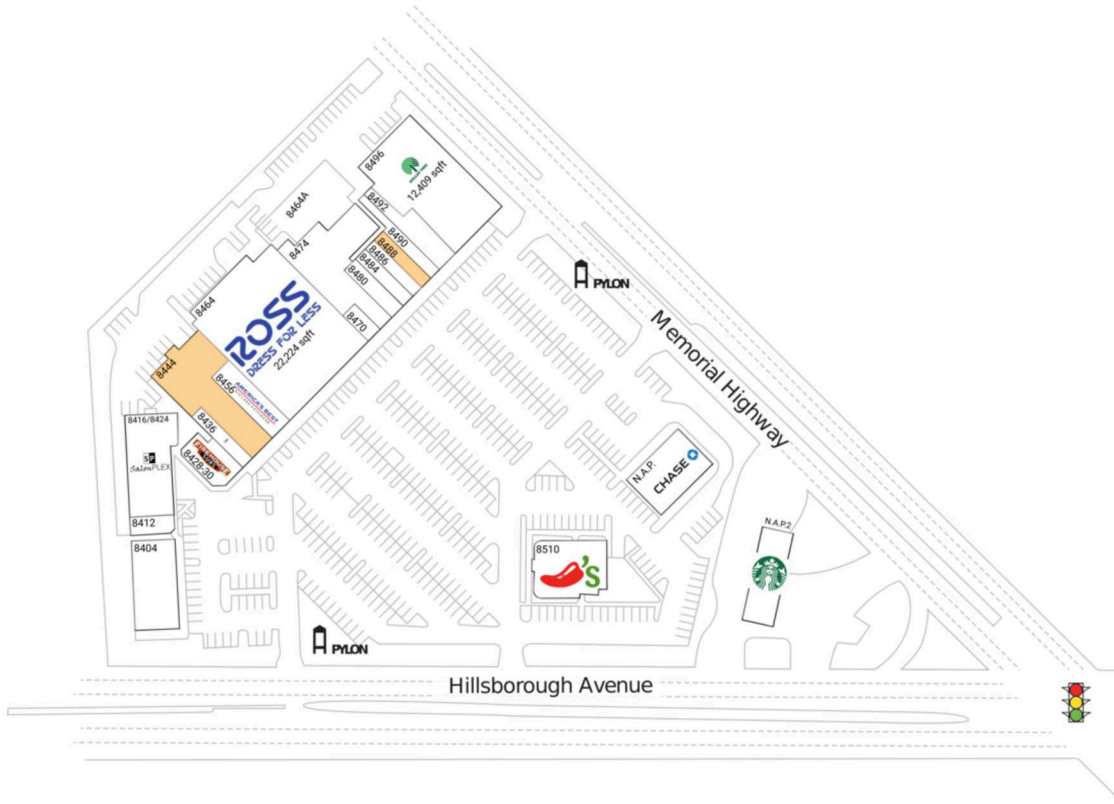

Ross Plaza

Tampa-St. Petersburg-Clearwater, FL

27.996, -82.5796
8404 West Hillsborough Avenue | Tampa, FL 33615

Available Space

8444	7,000 SF
8488	1,200 SF

Current Retailers

N.A.P.	Chase	4,500 SF
N.A.P.2	Starbucks	0 SF
8404	Pho Quyen	5,300 SF
8412	Pita's	1,100 SF
8416/	SalonPlex	2,085 SF
8424		
8428-30	Firehouse Subs	2,362 SF
8436	Wingstop	1,275 SF
8456	America's Best Contacts & Eyeglasses	3,000 SF
8464	Ross Dress For Less	22,224 SF
8464A	Ross Dress For Less(Mezzanine)	678 SF
8470	Rosey Nails	750 SF
8474	A Child's World Learning Academy	8,000 SF
8480	Mundo De Fajas	1,600 SF
8484	Estrella Insurance	1,150 SF
8486	Majority	1,290 SF
8490	Chinese Wok	1,600 SF
8492	Xpress Mobile Repair & More	1,720 SF
8496	Dollar Tree	12,409 SF
8510	Chili's Grill & Bar	5,693 SF