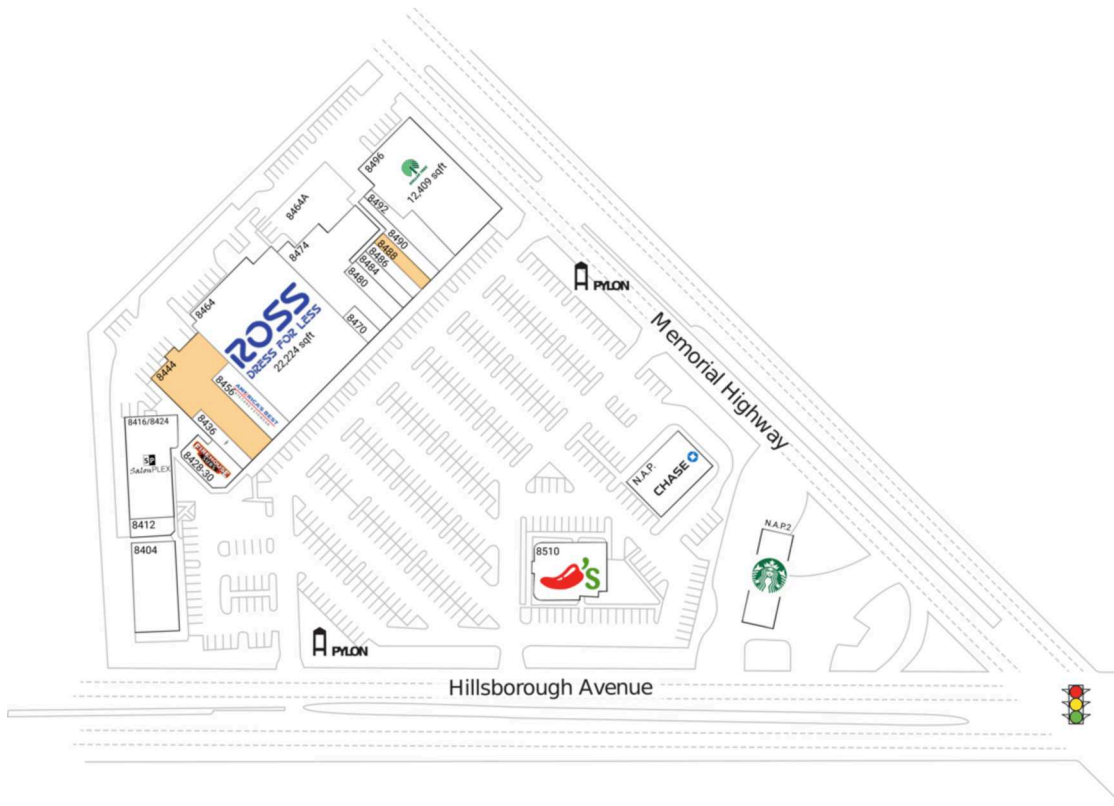

Ross Plaza

Tampa-St. Petersburg-Clearwater, FL

27.996, -82.5796
8404 West Hillsborough Avenue | Tampa, FL 33615

Available Space

8444	7,000 SF
8488	1,200 SF

Current Retailers

N.A.P.	Chase	4,500 SF
N.A.P.2	Starbucks	0 SF
8404	Pho Quyen	5,300 SF
8412	Pita's	1,100 SF
8416/	SalonPlex	2,085 SF
8424		
8428-30	Firehouse Subs	2,362 SF
8436	Wingstop	1,275 SF
8456	America's Best Contacts & Eyeglasses	3,000 SF
8464	Ross Dress For Less	22,224 SF
8464A	Ross Dress For Less(Mezzanine)	678 SF
8470	Rosey Nails	750 SF
8474	A Child's World Learning Academy	8,000 SF
8480	Mundo De Fajas	1,600 SF
8484	Estrella Insurance	1,150 SF
8486	Majority	1,290 SF
8490	Chinese Wok	1,600 SF
8492	Xpress Mobile Repair & More	1,720 SF
8496	Dollar Tree	12,409 SF
8510	Chili's Grill & Bar	5,693 SF